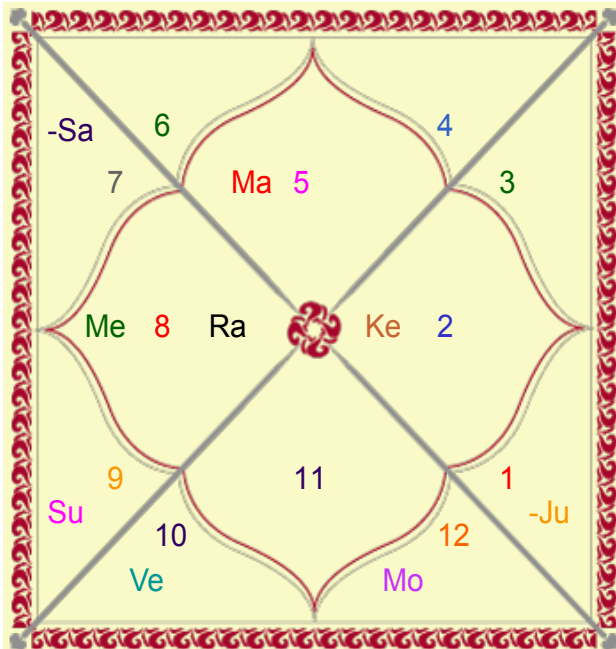

Sample

Natal

Progressed

C	Nak	Pad	Degree	Sgn	R	Planet	R	Sgn	Degree	Pad	Nak	C
	U Phal	1	29:48:36	Leo		Asc		Leo	29:48:36	1	U Phal	
	P Sadha	2	16:40:45	Sag		Sun		Sag	16:40:45	2	P Sadha	
	Revati	2	21:51:40	Pis		Mon		Pis	21:51:40	2	Revati	
	P Phal	4	26:15:35	Leo		Mar		Leo	26:15:35	4	P Phal	
	Jyestha	4	26:47:40	Sco		Mer		Sco	26:47:40	4	Jyestha	
	Asvini	2	06:24:58	Ari		Jup		Ari	06:24:58	2	Asvini	
	Sravna	4	20:41:47	Cap		Ven		Cap	20:41:47	4	Sravna	
	Chitra	4	04:18:21	Lib		Sat		Lib	04:18:21	4	Chitra	
	Jyestha	1	19:56:38	Sco		Rah		Sco	19:56:38	1	Jyestha	
	Rohini	3	19:56:38	Tau		Ket		Tau	19:56:38	3	Rohini	
	U Bhad	2	06:49:41	Pis		Mu		Leo	29:48:36	1	U Phal	

Lahiri Ayanamsa : 24:01:46

Lagna-Chalit

Varsh Lagna Chart

Sample

Moon Chart

Varsh Moon Chart

Navamsa Chart

Varsh Navamsa Chart