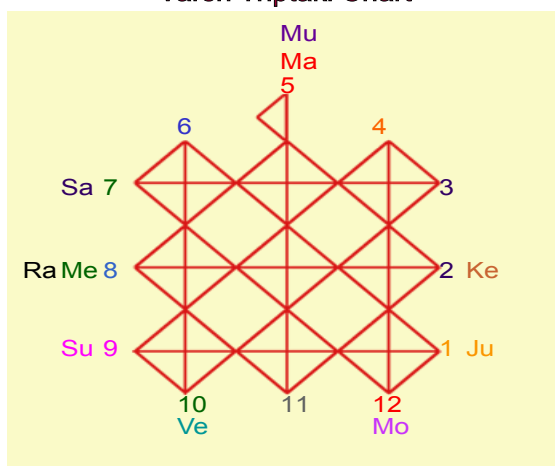

Sample

Saham

Saham	Sgn	Degree	Lrd	Occur.Dt.
Finance	Can	02:44:19	Mon	11/03/2012
Adultery	Scor	03:49:38	Mar	19/03/2012
Other Act	Pis	17:21:55	Jup	27/01/2013
Trade	Cap	24:52:36	Sat	08/05/2012
Success	Cap	24:02:34	Sat	07/05/2012
Marriage	Cap	16:12:02	Sat	28/04/2012
Delivery	Aqu	09:25:54	Sat	24/05/2012
Sorrow	Vir	12:10:04	Mer	30/09/2012
Devotion	Cap	24:14:48	Sat	07/05/2012
Love	Ari	10:10:27	Mar	18/08/2012
Force	Scor	18:01:19	Mar	04/04/2012
Body	Scor	18:01:19	Mar	04/04/2012
C.Disease	Lib	18:44:54	Ven	26/10/2012
Business	Gem	29:16:31	Mer	02/06/2012
WaterFall	Lib	18:44:54	Ven	26/10/2012
Enemy	Leo	21:45:50	Sun	12/07/2012
Honour	Tau	28:10:42	Ven	17/04/2012
Method	Aqu	27:41:59	Sat	14/06/2012
Poverty	Tau	24:37:41	Ven	14/04/2012
Wisdom	Cap	23:07:51	Sat	06/05/2012
Voyage	Can	10:30:15	Mon	16/03/2012
Imprnmnt	Tau	20:07:56	Ven	10/04/2012
Daughter	Gem	28:38:43	Mer	02/06/2012
Horse	Cap	07:35:06	Sat	18/04/2012

Varsh Triptaki Chart