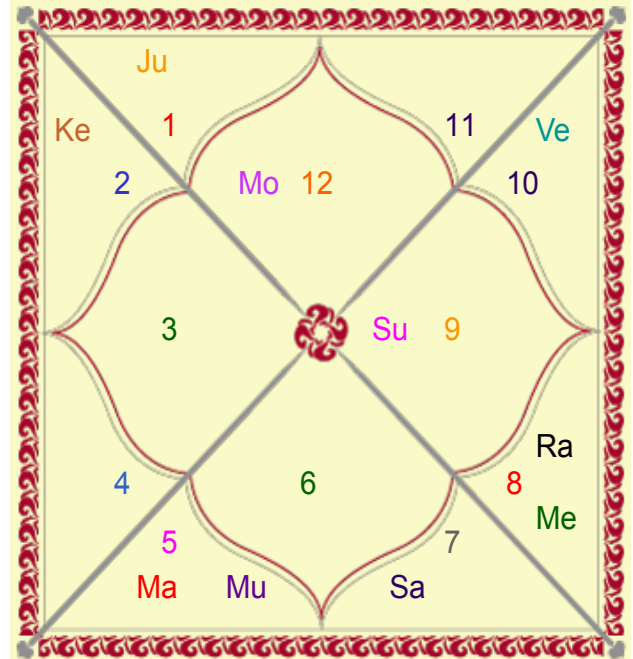

Lahiri Ayanamsa : 24:01:46

Lagna-Chalit

Varsh Lagna Chart

Sample

Moon Chart

Varsh Moon Chart

Navamsa Chart

Varsh Navamsa Chart