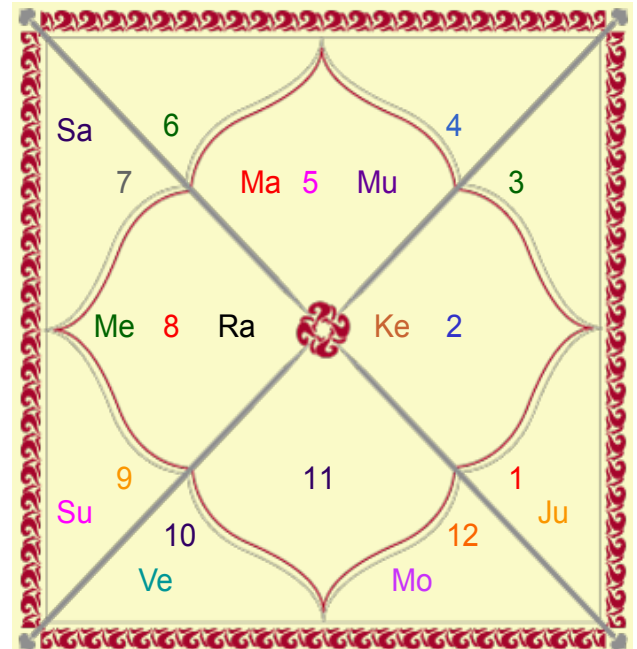

Sample

Natal

Progressed

C	Nak	Pad	Degree	Sgn	R	Planet	R	Sgn	Degree	Pad	Nak	C
	U Phal	1	29:48:36	Leo		Asc		Leo	29:48:36	1	U Phal	
	P Sadha	2	16:40:45	Sag		Sun		Sag	16:40:45	2	P Sadha	
	Revati	2	21:51:40	Pis		Mon		Pis	21:51:40	2	Revati	
	P Phal	4	26:15:35	Leo		Mar		Leo	26:15:35	4	P Phal	
	Jyestha	4	26:47:40	Sco		Mer		Sco	26:47:40	4	Jyestha	
	Asvini	2	06:24:58	Ari		Jup		Ari	06:24:58	2	Asvini	
	Sravna	4	20:41:47	Cap		Ven		Cap	20:41:47	4	Sravna	
	Chitra	4	04:18:21	Lib		Sat		Lib	04:18:21	4	Chitra	
	Jyestha	1	19:56:38	Sco		Rah		Sco	19:56:38	1	Jyestha	
	Rohini	3	19:56:38	Tau		Ket		Tau	19:56:38	3	Rohini	
	U Bhad	2	06:49:41	Pis		Mu		Leo	29:48:36	1	U Phal	

Lahiri Ayanamsa : 24:01:46

Lagna-Chalit

Varsh Lagna Chart

Sample

Moon Chart

Varsh Moon Chart

Navamsa Chart

Varsh Navamsa Chart