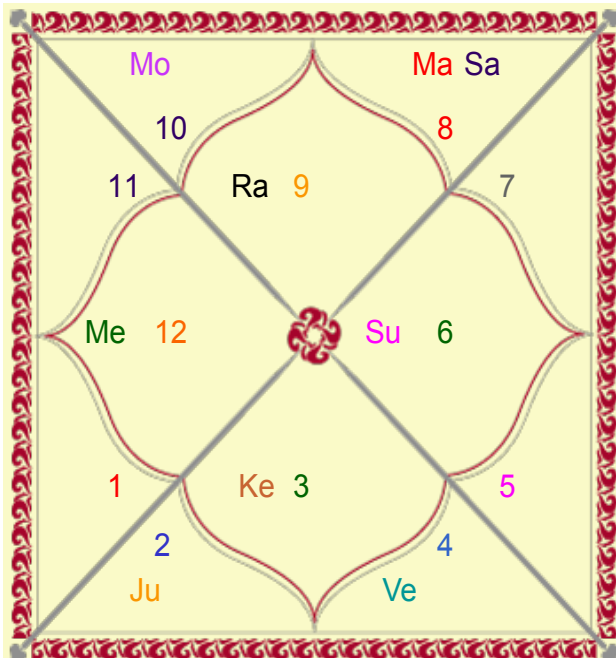

Lahiri Ayanamsa : 24:01:46

Lagna-Chalit

Varsh Lagna Chart

Sample

Moon Chart

Varsh Moon Chart

Navamsa Chart

Varsh Navamsa Chart