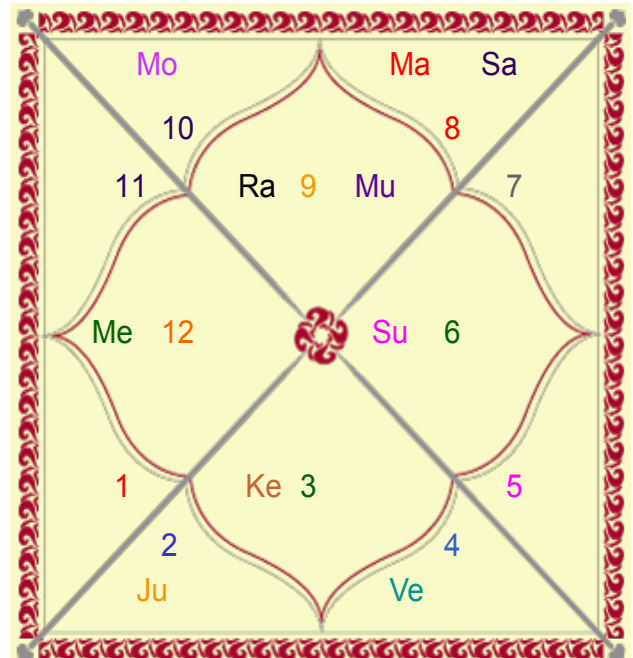

Sample

Natal

Progressed

C	Nak	Pad	Degree	Sgn	R	Planet	R	Sgn	Degree	Pad	Nak	C
	U Phal	1	29:48:36	Leo		Asc		Leo	29:48:36	1	U Phal	
	P Sadha	2	16:40:45	Sag		Sun		Sag	16:40:45	2	P Sadha	
	Revati	2	21:51:40	Pis		Mon		Pis	21:51:40	2	Revati	
	P Phal	4	26:15:35	Leo		Mar		Leo	26:15:35	4	P Phal	
	Jyestha	4	26:47:40	Sco		Mer		Sco	26:47:40	4	Jyestha	
	Asvini	2	06:24:58	Ari		Jup		Ari	06:24:58	2	Asvini	
	Sravna	4	20:41:47	Cap		Ven		Cap	20:41:47	4	Sravna	
	Chitra	4	04:18:21	Lib		Sat		Lib	04:18:21	4	Chitra	
	Jyestha	1	19:56:38	Sco		Rah		Sco	19:56:38	1	Jyestha	
	Rohini	3	19:56:38	Tau		Ket		Tau	19:56:38	3	Rohini	
	U Bhad	2	06:49:41	Pis		Mu		Leo	29:48:36	1	U Phal	

Lahiri Ayanamsa : 24:01:46

Lagna-Chalit

Varsh Lagna Chart

Sample

Moon Chart

Varsh Moon Chart

Navamsa Chart

Varsh Navamsa Chart