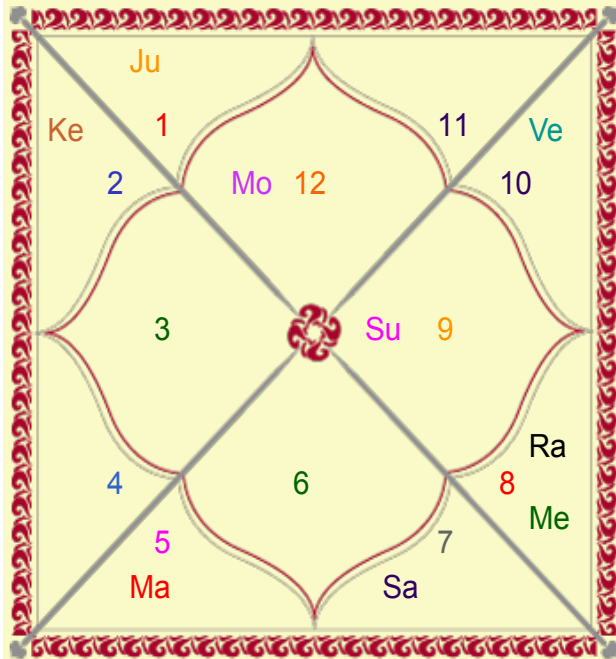

Lahiri Ayanamsa : 24:01:46

Lagna-Chalit

Varsh Lagna Chart

Sample

Moon Chart

Varsh Moon Chart

Navamsa Chart

Varsh Navamsa Chart