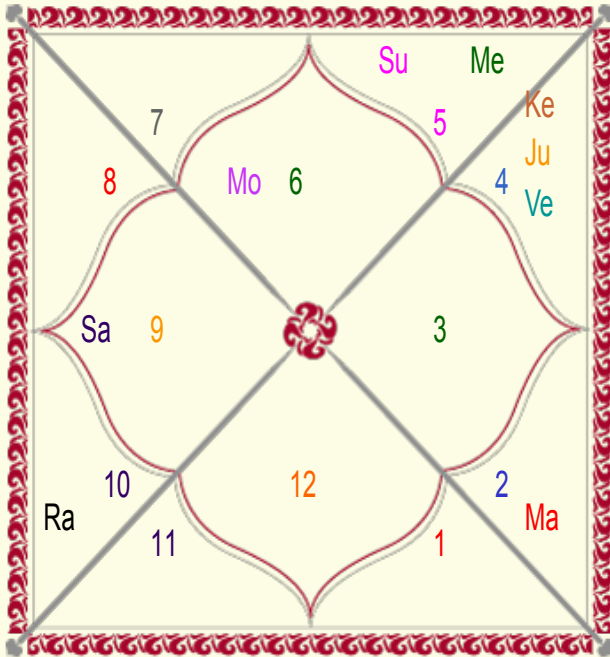

Nak	Pad	Degree	Sgn	R	C	Planet	R	C	Sgn	Degree	Pad	Nak
Moola	3	08:07:36	Sag			Asc			Sco	22:24:58	2	Jyestha
Magha	2	06:17:17	Leo			Sun			Leo	06:20:04	2	Magha
Hasta	1	11:20:10	Vir			Mon			Pis	06:46:02	2	U Bhad
Krittika	2	02:04:18	Tau			Mar			Can	02:54:41	4	Punrvsu
U Phal	1	29:37:05	Leo			Mer		C	Leo	04:47:20	2	Magha
Pushya	2	07:20:36	Can			Jup			Gem	18:23:39	4	Ardra
Aslesa	1	17:52:44	Can			Ven			Vir	13:52:29	2	Hasta
P Sadha	4	25:43:25	Sag R			Sat			Lib	12:26:51	2	Svati
Sravna	2	13:24:29	Cap			Rah			Lib	16:10:33	3	Svati
Pushya	4	13:24:29	Can			Ket			Ari	16:10:33	1	Bharani
Moola	4	12:04:33	Sag R			Mu			Sco	08:07:36	2	Anuradha

Lahiri Ayanamsa : 24:03:04

Lagna-Chalit

Varsh Lagna Chart

Varsh Kundli(Year 2013-2014)

Moon Chart

Varsh Moon Chart

Navamsa Chart

Varsh Navamsa Chart