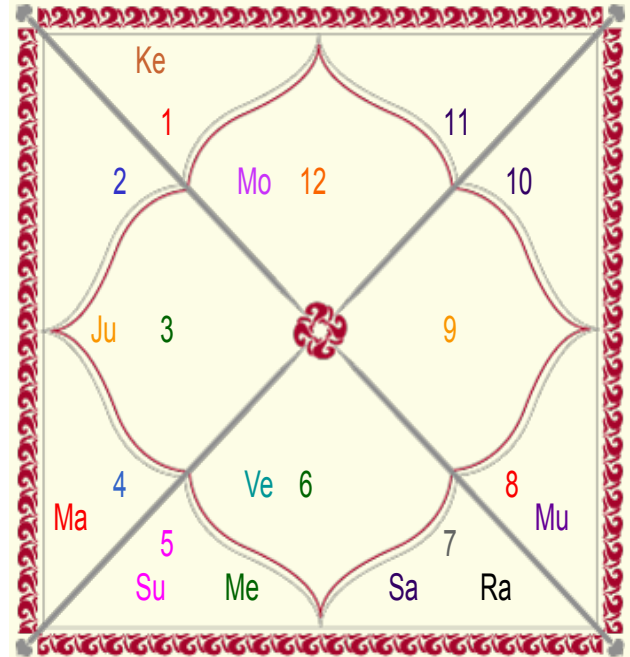

Nak	Pad	Degree	Sgn	R	C	Planet	R	C	Sgn	Degree	Pad	Nak
Moola	3	08:07:36	Sag			Asc			Sco	22:24:58	2	Jyestha
Magha	2	06:17:17	Leo			Sun			Leo	06:20:04	2	Magha
Hasta	1	11:20:10	Vir			Mon			Pis	06:46:02	2	U Bhad
Krittika	2	02:04:18	Tau			Mar			Can	02:54:41	4	Punrvsu
U Phal	1	29:37:05	Leo			Mer		C	Leo	04:47:20	2	Magha
Pushya	2	07:20:36	Can			Jup			Gem	18:23:39	4	Ardra
Aslesa	1	17:52:44	Can			Ven			Vir	13:52:29	2	Hasta
P Sadha	4	25:43:25	Sag R			Sat			Lib	12:26:51	2	Svati
Sravna	2	13:24:29	Cap			Rah			Lib	16:10:33	3	Svati
Pushya	4	13:24:29	Can			Ket			Ari	16:10:33	1	Bharani
Moola	4	12:04:33	Sag R			Mu			Sco	08:07:36	2	Anuradha

Lahiri Ayanamsa : 24:03:04

Lagna-Chalit

Varsh Lagna Chart

Varsh Kundli(Year 2013-2014)

Moon Chart

Varsh Moon Chart

Navamsa Chart

Varsh Navamsa Chart