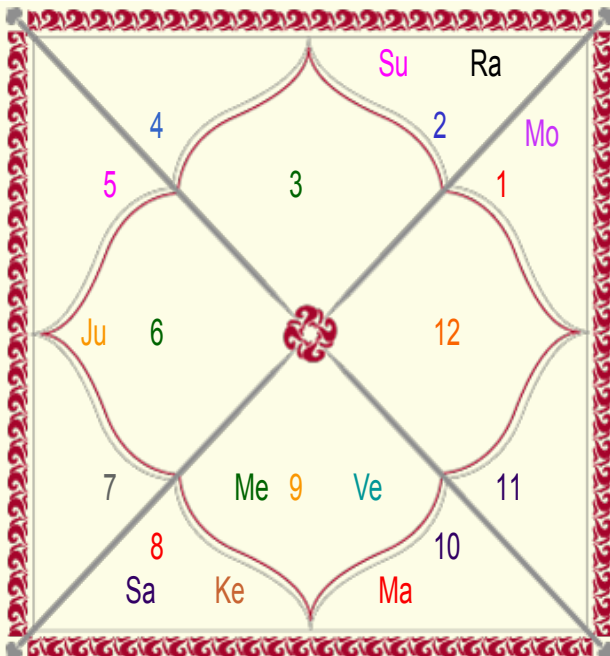

Nak	Pad	Degree	Sgn	R	C	Planet	R	C	Sgn	Degree	Pad	Nak
Moola	3	08:07:36	Sag			Asc			Sco	22:24:58	2	Jyestha
Magha	2	06:17:17	Leo			Sun			Leo	06:20:04	2	Magha
Hasta	1	11:20:10	Vir			Mon			Pis	06:46:02	2	U Bhad
Krittika	2	02:04:18	Tau			Mar			Can	02:54:41	4	Punrvsu
U Phal	1	29:37:05	Leo			Mer		C	Leo	04:47:20	2	Magha
Pushya	2	07:20:36	Can			Jup			Gem	18:23:39	4	Ardra
Aslesa	1	17:52:44	Can			Ven			Vir	13:52:29	2	Hasta
P Sadha	4	25:43:25	Sag R			Sat			Lib	12:26:51	2	Svati
Sravna	2	13:24:29	Cap			Rah			Lib	16:10:33	3	Svati
Pushya	4	13:24:29	Can			Ket			Ari	16:10:33	1	Bharani
Moola	4	12:04:33	Sag R			Mu			Sco	08:07:36	2	Anuradha

Lahiri Ayanamsa : 24:03:04

Lagna-Chalit

Varsh Lagna Chart

Varsh Kundli(Year 2013-2014)

Moon Chart

Varsh Moon Chart

Navamsa Chart

Varsh Navamsa Chart