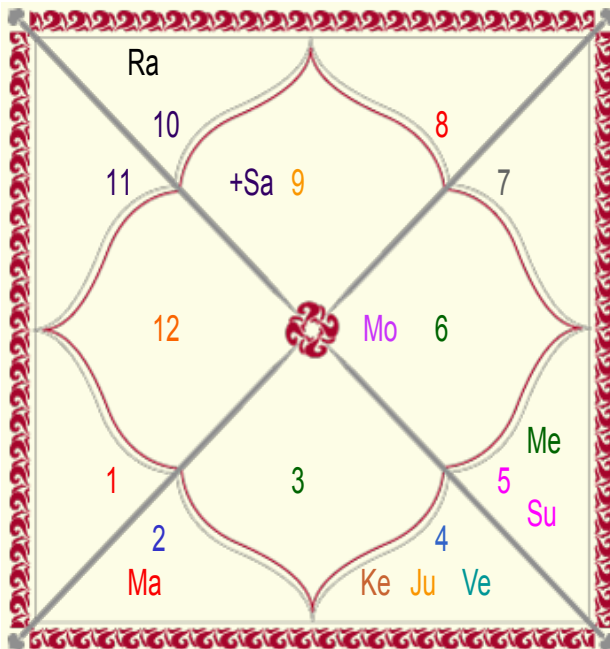

Natal

Progressed

Nak	Pad	Degree	Sgn	R	C	Planet	R	C	Sgn	Degree	Pad	Nak
Moola	3	08:07:36	Sag			Asc			Sco	22:24:58	2	Jyestha
Magha	2	06:17:17	Leo			Sun			Leo	06:20:04	2	Magha
Hasta	1	11:20:10	Vir			Mon			Pis	06:46:02	2	U Bhad
Krittika	2	02:04:18	Tau			Mar			Can	02:54:41	4	Punrvsu
U Phal	1	29:37:05	Leo			Mer		C	Leo	04:47:20	2	Magha
Pushya	2	07:20:36	Can			Jup			Gem	18:23:39	4	Ardra
Aslesa	1	17:52:44	Can			Ven			Vir	13:52:29	2	Hasta
P Sadha	4	25:43:25	Sag R			Sat			Lib	12:26:51	2	Svati
Sravna	2	13:24:29	Cap			Rah			Lib	16:10:33	3	Svati
Pushya	4	13:24:29	Can			Ket			Ari	16:10:33	1	Bharani
Moola	4	12:04:33	Sag R			Mu			Sco	08:07:36	2	Anuradha

Lahiri Ayanamsa : 24:03:04

Lagna-Chalit