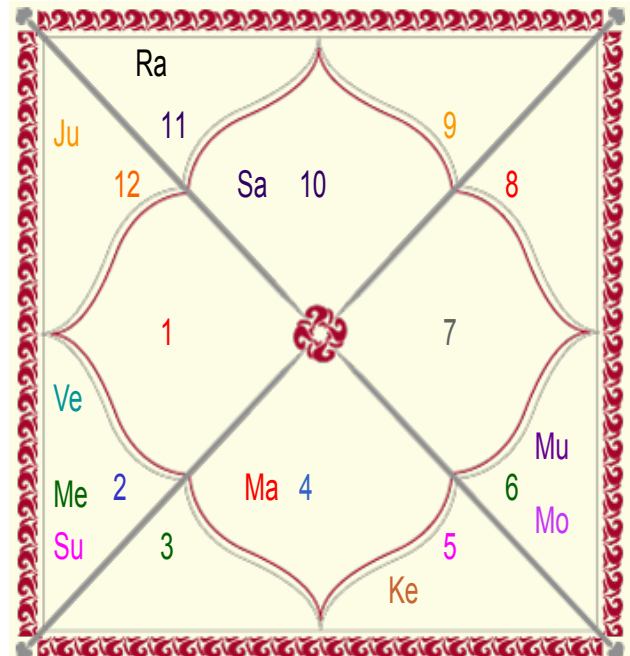

Nak	Pad	Degree	Sgn	R	C	Planet	R	C	Sgn	Degree	Pad	Nak
Moola	3	08:07:36	Sag			Asc			Sco	22:24:58	2	Jyestha
Magha	2	06:17:17	Leo			Sun			Leo	06:20:04	2	Magha
Hasta	1	11:20:10	Vir			Mon			Pis	06:46:02	2	U Bhad
Krittika	2	02:04:18	Tau			Mar			Can	02:54:41	4	Punrvsu
U Phal	1	29:37:05	Leo			Mer		C	Leo	04:47:20	2	Magha
Pushya	2	07:20:36	Can			Jup			Gem	18:23:39	4	Ardra
Aslesa	1	17:52:44	Can			Ven			Vir	13:52:29	2	Hasta
P Sadha	4	25:43:25	Sag R			Sat			Lib	12:26:51	2	Svati
Sravna	2	13:24:29	Cap			Rah			Lib	16:10:33	3	Svati
Pushya	4	13:24:29	Can			Ket			Ari	16:10:33	1	Bharani
Moola	4	12:04:33	Sag R			Mu			Sco	08:07:36	2	Anuradha

Lahiri Ayanamsa : 24:03:04

Lagna-Chalit

Varsh Lagna Chart

Varsh Kundli(Year 2013-2014)

Moon Chart

Varsh Moon Chart

Navamsa Chart

Varsh Navamsa Chart