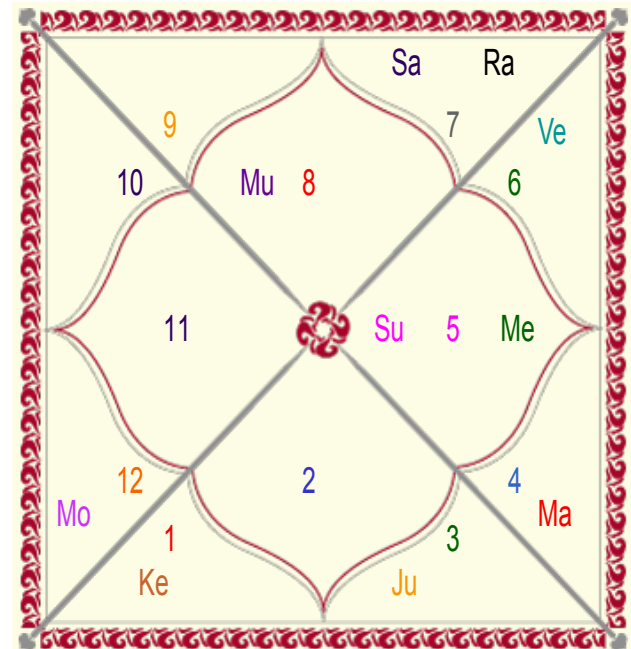

Varsh Lagna Chart