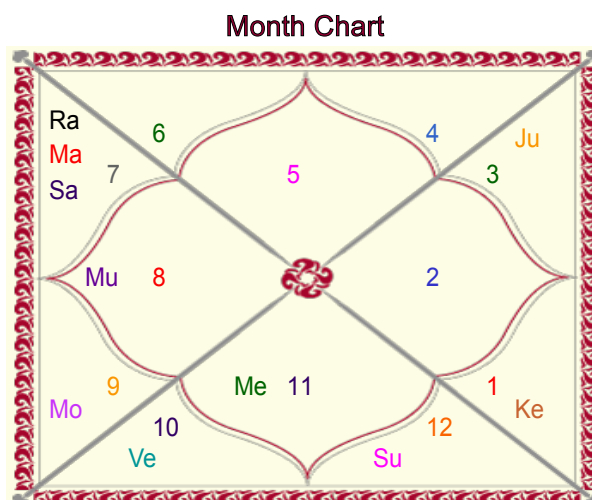

Varsh Details(Year 2020 -2021)

Eighth Month

From 24/03/2014 15:45:26 To 24/04/2014 02:16:29

Planet	R	Sgn	Nak	Degree
Ascendent		Leo	Magha	03:29:40
Sun		Pisces	U Bhad	09:38:05
Moon		Sagittarius	P Sadha	14:16:14
Mars	R	Libra	Chitra	00:12:58
Mercury		Aquarius	Satbisha	14:05:47
Jupiter		Gemini	Ardra	16:54:12
Venus		Capricorn	Sravna	23:06:41
Saturn	R	Libra	Visakha	28:52:01
Rahu		Libra	Chitra	04:33:30
Ketu		Aries	Asvini	04:33:30
Muntha		Scorpio	Jyestha	25:37:36