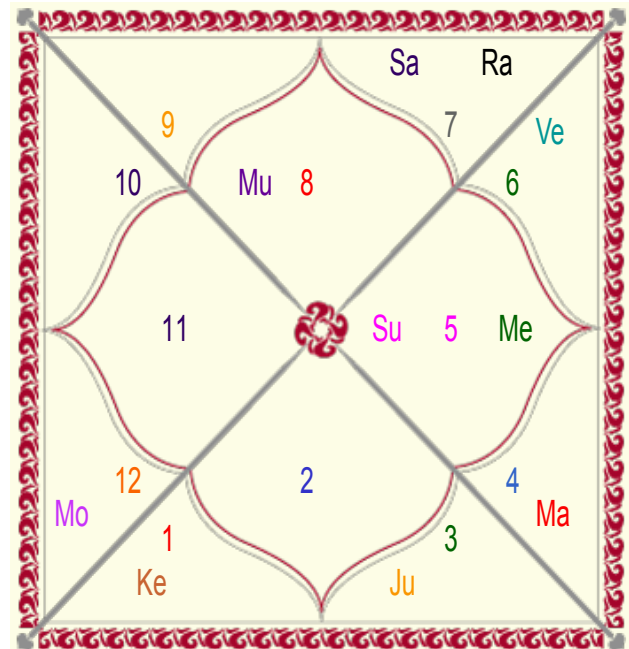

Varsh Lagna Chart