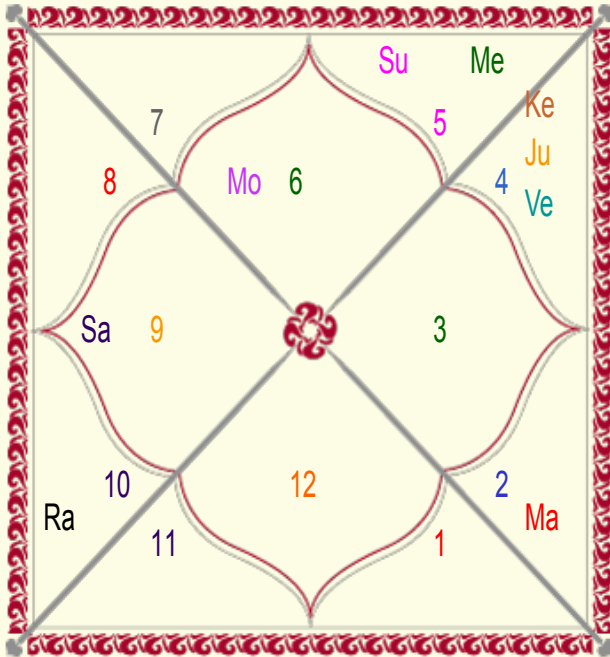

Nak	Pad	Degree	Sgn	R	C	Planet	R	C	Sgn	Degree	Pad	Nak
Moola	3	08:07:36	Sag			Asc			Sco	22:24:58	2	Jyestha
Magha	2	06:17:17	Leo			Sun			Leo	06:20:04	2	Magha
Hasta	1	11:20:10	Vir			Mon			Pis	06:46:02	2	U Bhad
Krittika	2	02:04:18	Tau			Mar			Can	02:54:41	4	Punrvsu
U Phal	1	29:37:05	Leo			Mer		C	Leo	04:47:20	2	Magha
Pushya	2	07:20:36	Can			Jup			Gem	18:23:39	4	Ardra
Aslesa	1	17:52:44	Can			Ven			Vir	13:52:29	2	Hasta
P Sadha	4	25:43:25	Sag R			Sat			Lib	12:26:51	2	Svati
Sravna	2	13:24:29	Cap			Rah			Lib	16:10:33	3	Svati
Pushya	4	13:24:29	Can			Ket			Ari	16:10:33	1	Bharani
Moola	4	12:04:33	Sag R			Mu			Sco	08:07:36	2	Anuradha

Lahiri Ayanamsa : 24:03:04

Lagna-Chalit

Varsh Lagna Chart

Varsh Details(Year 2013 -2014)

Moon Chart

Varsh Moon Chart

Navamsa Chart

Varsh Navamsa Chart