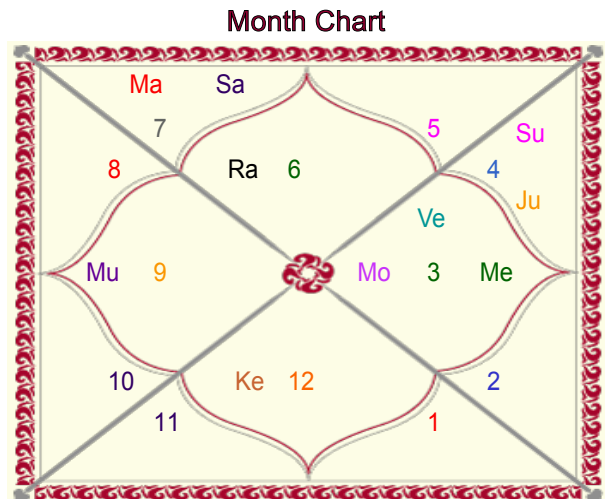

Varsh Details(Year 2024 -2025)

Twelveth Month

From 24/07/2014 09:49:38 To 23/08/2014 20:20:41

Planet	R	Sgn	Nak	Degree
Ascendent		Virgo	U Phal	00:36:11
Sun		Cancer	Pushya	07:09:24
Moon		Gemini	Mrgsra	06:36:53
Mars		Libra	Chitra	04:56:32
Mercury		Gemini	Punrvsu	20:59:05
Jupiter		Cancer	Pushya	07:39:28
Venus		Gemini	Ardra	12:41:23
Saturn		Libra	Visakha	22:35:25
Rahu		Virgo	Chitra	29:13:58
Ketu		Pisces	Revati	29:13:58
Muntha		Sagittarius	Moola	05:37:36