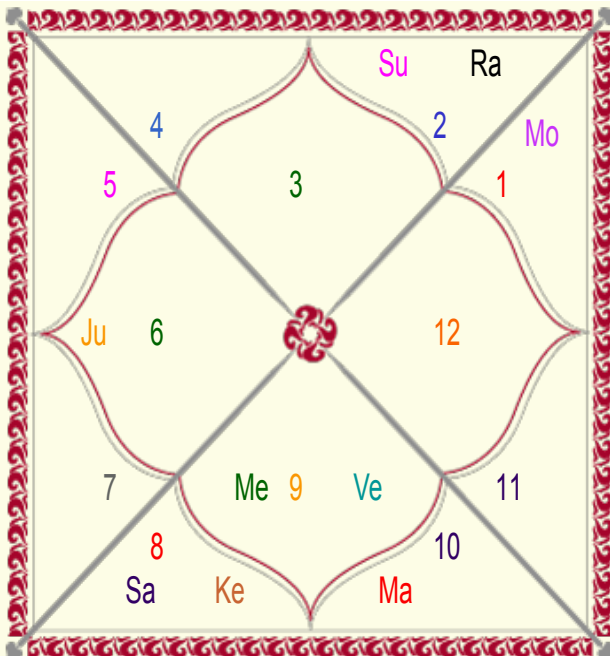

Nak	Pad	Degree	Sgn	R	C	Planet	R	C	Sgn	Degree	Pad	Nak
Moola	3	08:07:36	Sag			Asc			Sco	22:24:58	2	Jyestha
Magha	2	06:17:17	Leo			Sun			Leo	06:20:04	2	Magha
Hasta	1	11:20:10	Vir			Mon			Pis	06:46:02	2	U Bhad
Krittika	2	02:04:18	Tau			Mar			Can	02:54:41	4	Punrvsu
U Phal	1	29:37:05	Leo			Mer		C	Leo	04:47:20	2	Magha
Pushya	2	07:20:36	Can			Jup			Gem	18:23:39	4	Ardra
Aslesa	1	17:52:44	Can			Ven			Vir	13:52:29	2	Hasta
P Sadha	4	25:43:25	Sag R			Sat			Lib	12:26:51	2	Svati
Sravna	2	13:24:29	Cap			Rah			Lib	16:10:33	3	Svati
Pushya	4	13:24:29	Can			Ket			Ari	16:10:33	1	Bharani
Moola	4	12:04:33	Sag R			Mu			Sco	08:07:36	2	Anuradha

Lahiri Ayanamsa : 24:03:04

Lagna-Chalit

Varsh Lagna Chart

Varsh Details(Year 2013 -2014)

Moon Chart

Varsh Moon Chart

Navamsa Chart

Varsh Navamsa Chart