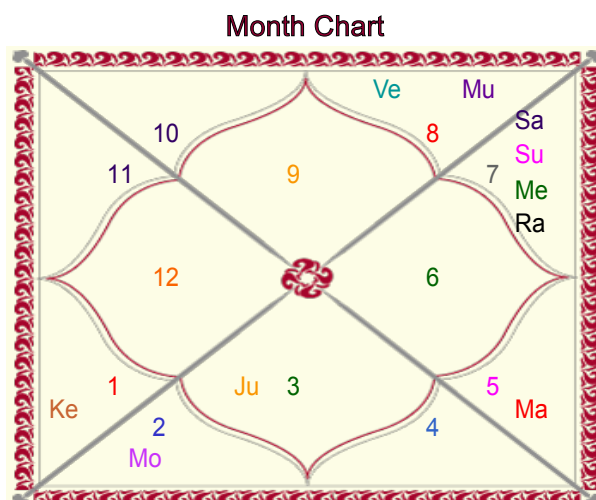

Varsh Details(Year 2015 -2016)

Third Month

From 23/10/2013 11:10:11 To 22/11/2013 21:41:14

Planet	R	Sgn	Nak	Degree
Ascendent		Sagittarius	Moola	06:17:18
Sun		Libra	Chitra	05:55:37
Moon		Taurus	Mrgsra	24:59:24
Mars		Leo	Magha	10:33:36
Mercury	R	Libra	Visakha	24:07:22
Jupiter		Gemini	Punrvsu	26:05:21
Venus		Scorpio	Jyestha	22:39:00
Saturn		Libra	Svati	18:28:56
Rahu		Libra	Svati	13:41:31
Ketu		Aries	Bharani	13:41:31
Muntha		Scorpio	Anuradha	13:07:36