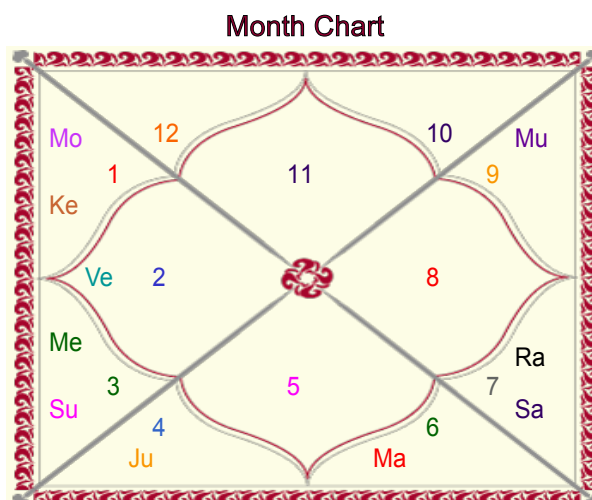

Eleventh Month

From 23/06/2014 23:18:35 To 24/07/2014 09:49:38

Planet	R	Sgn	Nak	Degree
Ascendent		Aquarius	Satbisha	16:25:00
Sun		Gemini	Ardra	08:07:26
Moon		Aries	Krittika	26:48:31
Mars		Virgo	Hasta	21:35:28
Mercury	R	Gemini	Mrgsra	02:26:46
Jupiter		Cancer	Punrvsu	00:58:38
Venus		Taurus	Krittika	06:11:56
Saturn	R	Libra	Visakha	23:09:45
Rahu		Libra	Chitra	02:17:40
Ketu		Aries	Asvini	02:17:40
Muntha		Sagittarius	Moola	03:07:36

This month will prove to be highly auspicious and fruitful for you. There will rarely be a moment of depression in your life this month.

There are indications of your having financial gain the sources can be many. It can be through inheritance or by winning a lottery. Along with this there will also be profit in business. Due to this your financial position will be strong and secure. Your life will be flourished with wealth and luxuries and you will lead a comfortable and luxurious life.

Along with this you will also enjoy good health and mental peace. You will be filled with strength, energy and vitality. Even at home the atmosphere will be congenial. You may spend money on new clothes and jewelleryes this month. Your wife and children will fully cooperate with you.