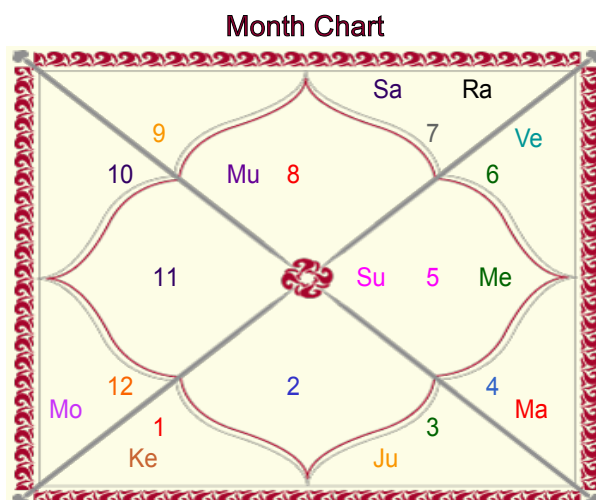

Varsh Details(Year 2013 -2014)

First Month

From 23/08/2013 14:08:05 To 23/09/2013 00:39:08

Planet	R	Sgn	Nak	Degree
Ascendent		Scorpio	Jyestha	22:24:58
Sun		Leo	Magha	06:20:04
Moon		Pisces	U Bhad	06:46:02
Mars		Cancer	Punrvsu	02:54:41
Mercury		Leo	Magha	04:47:20
Jupiter		Gemini	Ardra	18:23:39
Venus		Virgo	Hasta	13:52:29
Saturn		Libra	Svati	12:26:51
Rahu		Libra	Svati	16:10:33
Ketu		Aries	Bharani	16:10:33
Muntha		Scorpio	Anuradha	08:07:36