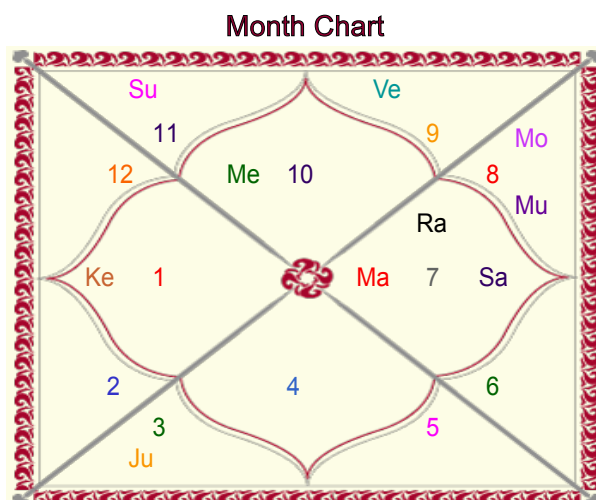

Seventh Month

From 22/02/2014 05:14:23 To 24/03/2014 15:45:26

Planet	R	Sgn	Nak	Degree
Ascendent		Capricorn	U Sadha	07:28:32
Sun		Aquarius	Satbisha	09:12:27
Moon		Scorpio	Visakha	00:04:38
Mars		Libra	Chitra	03:07:17
Mercury	R	Capricorn	Dhanish	26:40:16
Jupiter	R	Gemini	Ardra	16:38:29
Venus		Sagittarius	U Sadha	27:04:05
Saturn		Libra	Visakha	29:11:47
Rahu		Libra	Chitra	05:55:29
Ketu		Aries	Asvini	05:55:29
Muntha		Scorpio	Jyestha	23:07:36

This month will prove to be exceptionally fruitful and auspicious for you. There will seldom be a sad moment in your life this month.

There will be gain of wealth this month. It can be through inheritance or by winning a lottery. Along with this you will get the desired profit in business. Money will flow in from various sources. You will have a handsome bank balance. There will be an upliftment in your status and in the society you will have a respectable standing.

You will enjoy good health and mental peace this month. You will be filled with energy, Vitality and enthusiasm.

On the domestic front also the scene will be smooth and easy. You will get along well with your friends and relatives and they will stand by you in the hours of need. The atmosphere at home will be pleasant and harmonious.