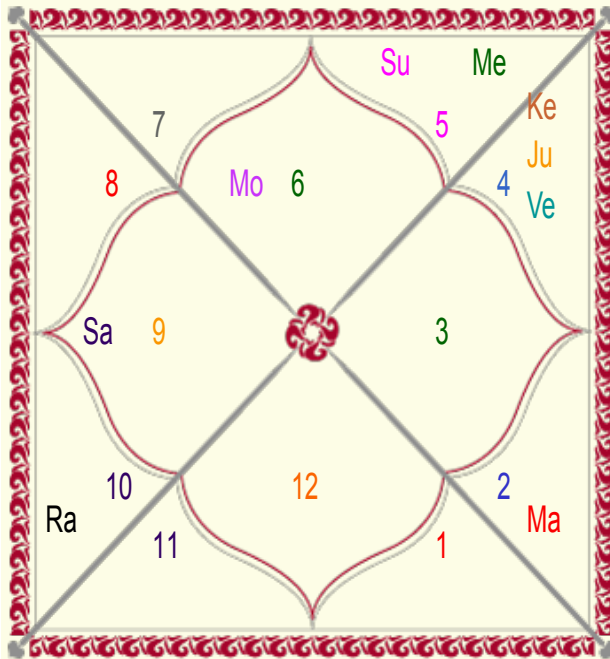

Milan kundli

test

Model: Milankundli

Order No: 119664

Date: 07/09/2013

Male	Sex	Female
23/08/1990	Date of Birth	23/08/1991
Thursday	Day	Friday
Hour 15:18:17	Time of Birth	15:18:17 Hour
Ghati 23:26:44	Time of Birth(Ghati)	23:27:03 Ghati
India	Country	India
Delhi	City	Delhi
28:39:00 North	Latitude	28:39:00 North
77:13:00 East	Longitude	77:13:00 East
82:30:00 East	Zone	82:30:00 East
Hour -00:21:08	Loc Time Corr	-00:21:08 Hour
Hour 00:00:00	War Time Corr	00:00:00 Hour
05:55:35	Sunrise	05:55:27
18:51:34	Sunset	18:51:49
23:43:49	Lahiri Ayanamsa	23:44:43
Sagittarius	Ascendent	Sagittarius
Jupiter	Ascendent Lord	Jupiter
Virgo	Rasi	Capricorn
Mercury	Rasi-Lord	Saturn
Hasta	Nakshatra	Sravna
Moon	Nakshatra Lord	Moon
1	Charan	2
Sadhya	Yoga	Sobhagya
Gara	Karan	Gara
Poo-Purushottam	Name Alphabet	Khoo-Khooshi
Virgo	SunSign(West)	Leo
Vaishya	Varan	Vaishya
Manav	Vashya	Jalchar
Mahish	Yoni	Vanar
Deva	Gana	Deva
Adya	Nadi	Antya
Mooshak	Varga	Marjar

Lahiri Ayanamsa : 23:43:49

Milan kundli

test

Moon Chart

Moon Chart

Navamsa Chart

Navamsa Chart

Ashtakoot Guna Chart

Koot	Male	Female	Max	Mark	Dosha	Area
Varan	Vaishya	Vaishya	1	1.00	--	Deeds
Vashya	Manav	Chatushpad	2	1.00	--	Nature
Tara	Janma	Janma	3	3.00	--	Destiny
Yoni	Mahish	Vanar	4	2.00	--	Sex Life
Maitri	Mercury	Saturn	5	4.00	--	Relationship
Gana	Deva	Deva	6	6.00	--	Sociality
Bhakut	Virgo	Capricorn	7	0.00	Yes	Life Style
Nadi	Adya	Antya	8	8.00	--	Kids/Health
Total:			36	25.00		