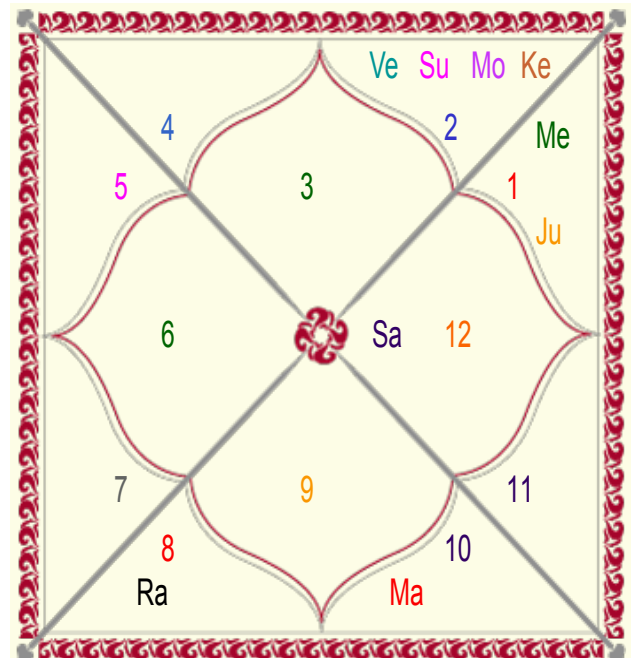

Milan kundli

test

Model: Milankundli

Order No: 119664

Date: 07/09/2013

Male	Sex	Female
23/08/1990	Date of Birth	23/08/1991
Thursday	Day	Friday
Hour 15:18:17	Time of Birth	15:18:17 Hour
Ghati 23:26:44	Time of Birth(Ghati)	23:27:03 Ghati
India	Country	India
Delhi	City	Delhi
28:39:00 North	Latitude	28:39:00 North
77:13:00 East	Longitude	77:13:00 East
82:30:00 East	Zone	82:30:00 East
Hour -00:21:08	Loc Time Corr	-00:21:08 Hour
Hour 00:00:00	War Time Corr	00:00:00 Hour
05:55:35	Sunrise	05:55:27
18:51:34	Sunset	18:51:49
23:43:49	Lahiri Ayanamsa	23:44:43
Sagittarius	Ascendent	Sagittarius
Jupiter	Ascendent Lord	Jupiter
Virgo	Rasi	Capricorn
Mercury	Rasi-Lord	Saturn
Hasta	Nakshatra	Sravna
Moon	Nakshatra Lord	Moon
1	Charan	2
Sadhya	Yoga	Sobhagya
Gara	Karan	Gara
Poo-Purushottam	Name Alphabet	Khoo-Khooshi
Virgo	SunSign(West)	Leo
Vaishya	Varan	Vaishya
Manav	Vashya	Jalchar
Mahish	Yoni	Vanar
Deva	Gana	Deva
Adya	Nadi	Antya
Mooshak	Varga	Marjar

Lahiri Ayanamsa : 23:43:49

Milan kundli

test

Moon Chart

Moon Chart

Navamsa Chart

Navamsa Chart

Ashtakoot Guna Chart

Koot	Male	Female	Max	Mark	Dosha	Area
Varan	Vaishya	Vaishya	1	1.00	--	Deeds
Vashya	Manav	Chatushpad	2	1.00	--	Nature
Tara	Janma	Janma	3	3.00	--	Destiny
Yoni	Mahish	Vanar	4	2.00	--	Sex Life
Maitri	Mercury	Saturn	5	4.00	--	Relationship
Gana	Deva	Deva	6	6.00	--	Sociality
Bhakut	Virgo	Capricorn	7	0.00	Yes	Life Style
Nadi	Adya	Antya	8	8.00	--	Kids/Health
Total:			36	25.00		