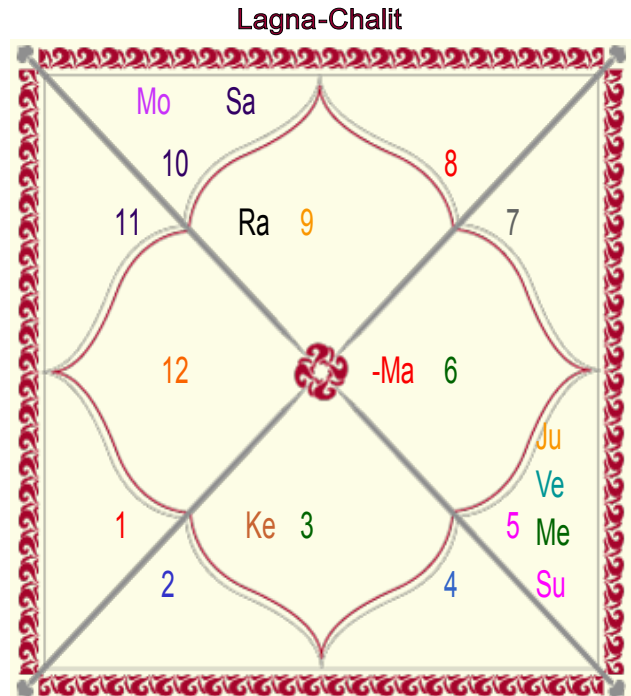

Planetary Degree and Vimsottari Dasa

Vimshottari	Degree	Sgn	Pln	Sgn	Degree	Vimshottari
Mon 8 Y 11 M 29 D	08:07:36	Sag	Asc	Sag	07:53:32	Mon 7 Y 0 M 23 D
Rah	06:17:17	Leo	Sun	Leo	06:02:16	Rah
22/08/2006	11:20:10	Vir	Mon	Cap	13:54:53	15/09/2005
22/08/2024	02:04:18	Tau	Mar	Vir	00:34:43	15/09/2023
Rah 04/05/2009	29:37:05	Leo	Mer R	Leo	03:14:05	Rah 28/05/2008
Jup 28/09/2011	07:20:36	Can	Jup	Leo	01:57:57	Jup 22/10/2010
Sat 04/08/2014	17:52:44	Can	Ven R	Leo	05:08:54	Sat 27/08/2013
Mer 20/02/2017	25:43:25	Sag R	Sat R	Cap	07:51:06	Mer 16/03/2016
Ket 11/03/2018	13:24:29	Cap	Rah	Sag	24:42:09	Ket 03/04/2017
Ven 11/03/2021	13:24:29	Can	Ket	Gem	24:42:09	Ven 03/04/2020
Sun 02/02/2022	12:04:33	Sag R	Ura R	Sag	16:23:13	Sun 26/02/2021
Mon 04/08/2023	18:19:30	Sag R	Nep R	Sag	20:32:30	Mon 28/08/2022
Mar 22/08/2024	21:27:59	Lib	Plu	Lib	24:00:07	Mar 15/09/2023

Lahiri Ayanamsa : 23:43:49