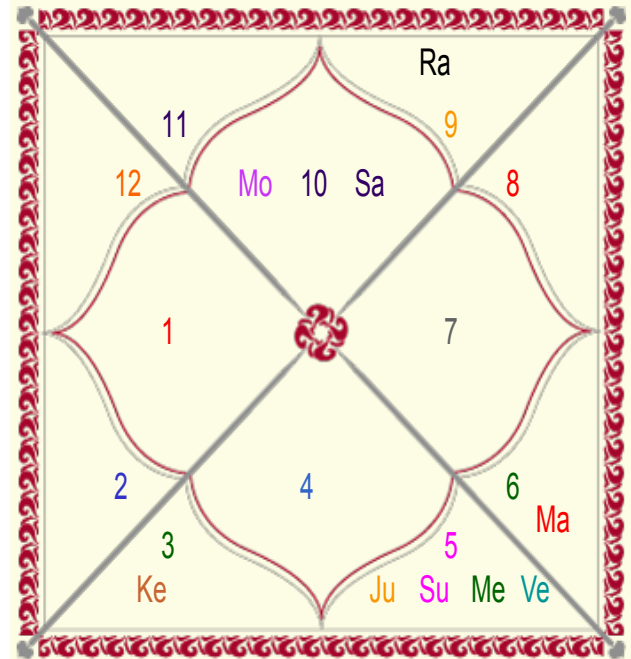

Milan kundli

test

Model: Milankundli

Order No: 119664

Date: 07/09/2013

Male	Sex	Female
23/08/1990	Date of Birth	23/08/1991
Thursday	Day	Friday
Hour 15:18:17	Time of Birth	15:18:17 Hour
Ghati 23:26:44	Time of Birth(Ghati)	23:27:03 Ghati
India	Country	India
Delhi	City	Delhi
28:39:00 North	Latitude	28:39:00 North
77:13:00 East	Longitude	77:13:00 East
82:30:00 East	Zone	82:30:00 East
Hour -00:21:08	Loc Time Corr	-00:21:08 Hour
Hour 00:00:00	War Time Corr	00:00:00 Hour
05:55:35	Sunrise	05:55:27
18:51:34	Sunset	18:51:49
23:43:49	Lahiri Ayanamsa	23:44:43
Sagittarius	Ascendent	Sagittarius
Jupiter	Ascendent Lord	Jupiter
Virgo	Rasi	Capricorn
Mercury	Rasi-Lord	Saturn
Hasta	Nakshatra	Sravna
Moon	Nakshatra Lord	Moon
1	Charan	2
Sadhya	Yoga	Sobhagya
Gara	Karan	Gara
Poo-Purushottam	Name Alphabet	Khoo-Khooshi
Virgo	SunSign(West)	Leo
Vaishya	Varan	Vaishya
Manav	Vashya	Jalchar
Mahish	Yoni	Vanar
Deva	Gana	Deva
Adya	Nadi	Antya
Mooshak	Varga	Marjar

Lahiri Ayanamsa : 23:43:49

Milan kundli

test

Moon Chart

Moon Chart

Navamsa Chart

Navamsa Chart

Ashtakoot Guna Chart

Koot	Male	Female	Max	Mark	Dosha	Area
Varan	Vaishya	Vaishya	1	1.00	--	Deeds
Vashya	Manav	Chatushpad	2	1.00	--	Nature
Tara	Janma	Janma	3	3.00	--	Destiny
Yoni	Mahish	Vanar	4	2.00	--	Sex Life
Maitri	Mercury	Saturn	5	4.00	--	Relationship
Gana	Deva	Deva	6	6.00	--	Sociality
Bhakut	Virgo	Capricorn	7	0.00	Yes	Life Style
Nadi	Adya	Antya	8	8.00	--	Kids/Health
Total:			36	25.00		