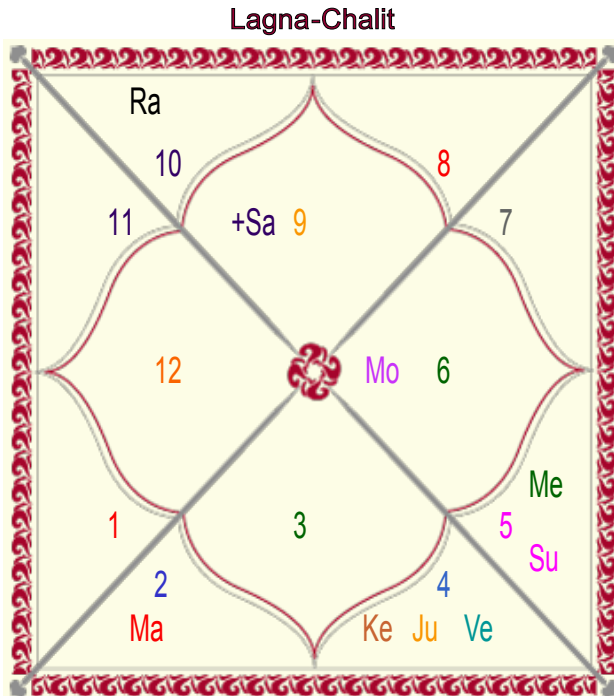

Planetary Degree and Vimsottari Dasa

Vimshottari	Degree	Sgn	Pln	Sgn	Degree	Vimshottari
Mon 8 Y 11 M 29 D	08:07:36	Sag	Asc	Sag	07:53:32	Mon 7 Y 0 M 23 D
Rah	06:17:17	Leo	Sun	Leo	06:02:16	Rah
22/08/2006	11:20:10	Vir	Mon	Cap	13:54:53	15/09/2005
22/08/2024	02:04:18	Tau	Mar	Vir	00:34:43	15/09/2023
Rah 04/05/2009	29:37:05	Leo	Mer R	Leo	03:14:05	Rah 28/05/2008
Jup 28/09/2011	07:20:36	Can	Jup	Leo	01:57:57	Jup 22/10/2010
Sat 04/08/2014	17:52:44	Can	Ven R	Leo	05:08:54	Sat 27/08/2013
Mer 20/02/2017	25:43:25	Sag R	Sat R	Cap	07:51:06	Mer 16/03/2016
Ket 11/03/2018	13:24:29	Cap	Rah	Sag	24:42:09	Ket 03/04/2017
Ven 11/03/2021	13:24:29	Can	Ket	Gem	24:42:09	Ven 03/04/2020
Sun 02/02/2022	12:04:33	Sag R	Ura R	Sag	16:23:13	Sun 26/02/2021
Mon 04/08/2023	18:19:30	Sag R	Nep R	Sag	20:32:30	Mon 28/08/2022
Mar 22/08/2024	21:27:59	Lib	Plu	Lib	24:00:07	Mar 15/09/2023

Lahiri Ayanamsa : 23:43:49