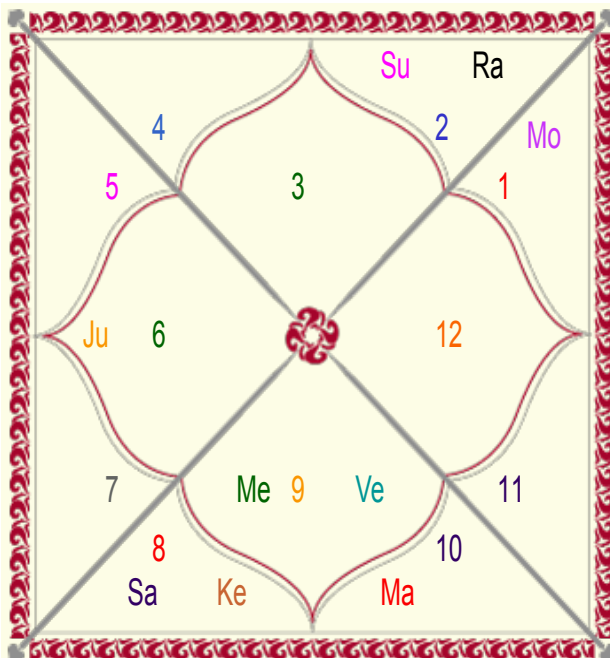

Milan kundli

test

Model: Milankundli

Order No: 119664

Date: 07/09/2013

Male	Sex	Female
23/08/1990	Date of Birth	23/08/1991
Thursday	Day	Friday
Hour 15:18:17	Time of Birth	15:18:17 Hour
Ghati 23:26:44	Time of Birth(Ghati)	23:27:03 Ghati
India	Country	India
Delhi	City	Delhi
28:39:00 North	Latitude	28:39:00 North
77:13:00 East	Longitude	77:13:00 East
82:30:00 East	Zone	82:30:00 East
Hour -00:21:08	Loc Time Corr	-00:21:08 Hour
Hour 00:00:00	War Time Corr	00:00:00 Hour
05:55:35	Sunrise	05:55:27
18:51:34	Sunset	18:51:49
23:43:49	Lahiri Ayanamsa	23:44:43
Sagittarius	Ascendent	Sagittarius
Jupiter	Ascendent Lord	Jupiter
Virgo	Rasi	Capricorn
Mercury	Rasi-Lord	Saturn
Hasta	Nakshatra	Sravna
Moon	Nakshatra Lord	Moon
1	Charan	2
Sadhya	Yoga	Sobhagya
Gara	Karan	Gara
Poo-Purushottam	Name Alphabet	Khoo-Khooshi
Virgo	SunSign(West)	Leo
Vaishya	Varan	Vaishya
Manav	Vashya	Jalchar
Mahish	Yoni	Vanar
Deva	Gana	Deva
Adya	Nadi	Antya
Mooshak	Varga	Marjar

Lahiri Ayanamsa : 23:43:49

Milan kundli

test

Moon Chart

Moon Chart

Navamsa Chart

Navamsa Chart

Ashtakoot Guna Chart

Koot	Male	Female	Max	Mark	Dosha	Area
Varan	Vaishya	Vaishya	1	1.00	--	Deeds
Vashya	Manav	Chatushpad	2	1.00	--	Nature
Tara	Janma	Janma	3	3.00	--	Destiny
Yoni	Mahish	Vanar	4	2.00	--	Sex Life
Maitri	Mercury	Saturn	5	4.00	--	Relationship
Gana	Deva	Deva	6	6.00	--	Sociality
Bhakut	Virgo	Capricorn	7	0.00	Yes	Life Style
Nadi	Adya	Antya	8	8.00	--	Kids/Health
Total:			36	25.00		