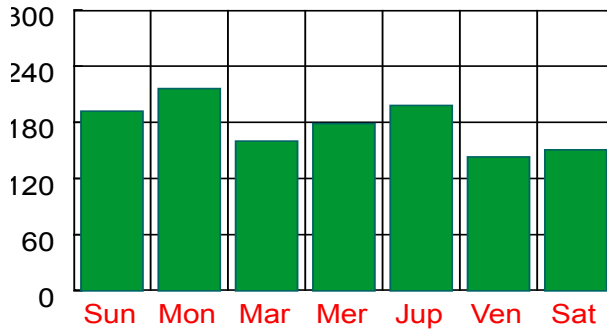

Shadbala Graphs

Sthan Bala