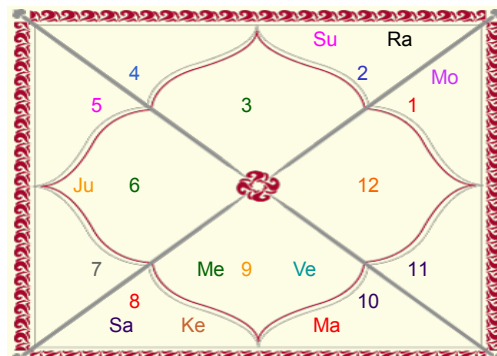

R-Retrograde S-Stationary
 C- Combust D-Deep Combust
 Rahu : Mean

Lahiri Ayanamsa : 23:43:49

Lagna-Chalit

Moon Chart

Navamsa Chart

Janma Kundli plus

Chalit And Nirayana Bhava Chalit

Chalit Degree

Nirayana Bhava Chalit

Bhava	Bhava Start	Bhava Middle	Cusp	Rasi	Degree
1	Scorpio 25:39:34	Sagittarius 08:07:36	1	Sagittarius	08:07:36
2	Sagittarius 25:39:34	Capricorn 13:11:33	2	Capricorn	12:29:42
3	Aquarius 00:43:32	Aquarius 18:15:31	3	Aquarius	19:27:40
4	Pisces 05:47:30	Pisces 23:19:29	4	Pisces	23:19:29
5	Aries 05:47:30	Aries 18:15:31	5	Aries	21:22:34
6	Taurus 00:43:32	Taurus 13:11:33	6	Taurus	15:16:35
7	Taurus 25:39:34	Gemini 08:07:36	7	Gemini	08:07:36
8	Gemini 25:39:34	Cancer 13:11:33	8	Cancer	12:29:42
9	Leo 00:43:32	Leo 18:15:31	9	Leo	19:27:40
10	Virgo 05:47:30	Virgo 23:19:29	10	Virgo	23:19:29
11	Libra 05:47:30	Libra 18:15:31	11	Libra	21:22:34
12	Scorpio 00:43:32	Scorpio 13:11:33	12	Scorpio	15:16:35