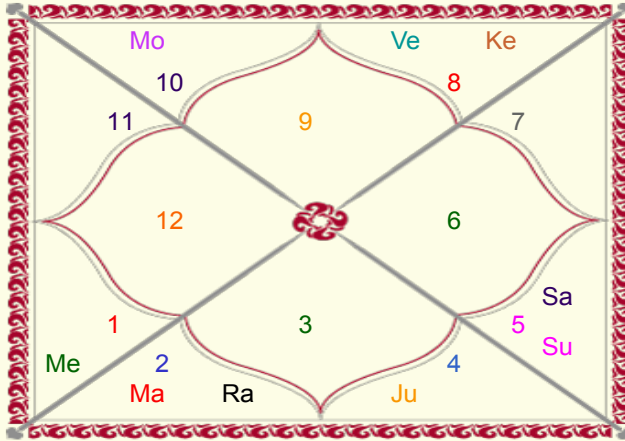

ShodashVarga Charts

Dreshkana Chart