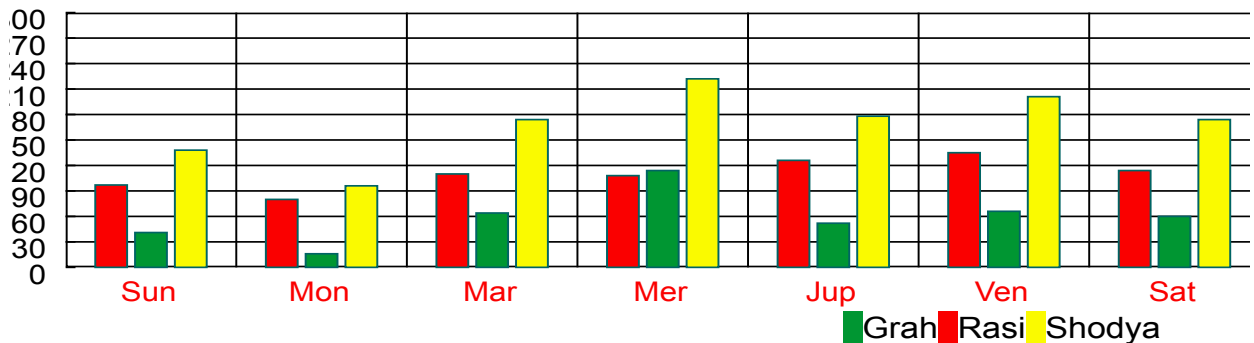

Saturn

Ascendent

Janma Kundli plus

AshtakVarga Graphs Sarvashtakvarga

Ashtakvarga After Trikona Reduction

Ashtakvarga After Ekadhipatya Reduction

Sodya Pindas

Janma Kundli plus