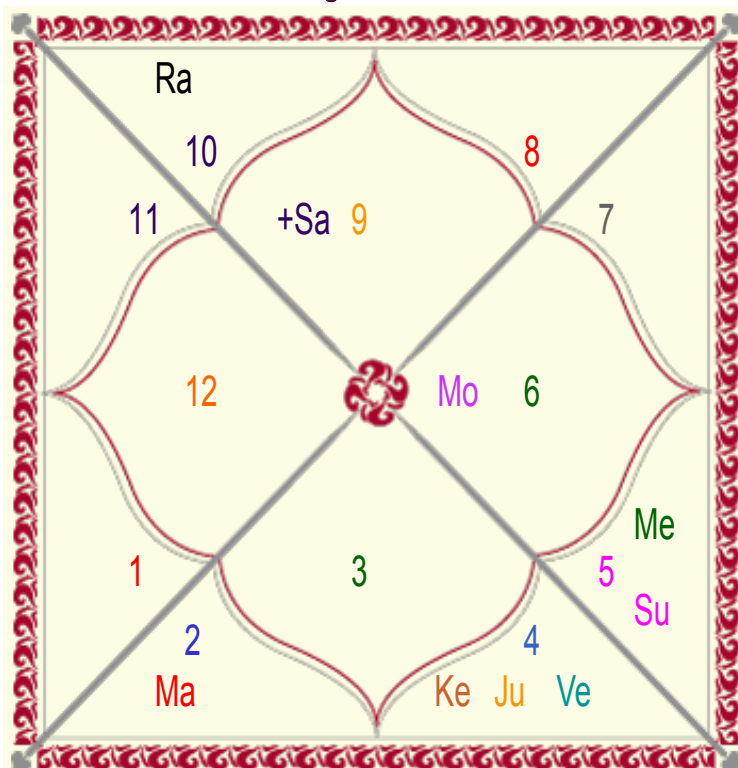

Planetary Degrees and their Positions

Pl	R	C	Rasi	Degree	Speed	Nak	Pad	No.	Lord	Sub	Dignity
Asc			Sag	08:07:36	000:00:00	Moola	3	19	Ket	Jup	---
Sun			Leo	06:17:17	00:57:51	Magha	2	10	Ket	Rah	Moltrikn
Mon			Vir	11:20:10	12:42:09	Hasta	1	13	Mon	Mar	FrSign
Mar			Tau	02:04:18	00:32:25	Krittika	2	3	Sun	Jup	NuSign
Mer			Leo	29:37:05	00:11:54	U Phal	1	12	Sun	Rah	FrSign
Jup			Can	07:20:36	00:12:32	Pushya	2	8	Sat	Ket	Exalted
Ven			Can	17:52:44	01:13:36	Aslesa	1	9	Mer	Mer	EnSign
Sat	R		Sag	25:43:25	-00:02:48	P Sadha	4	20	Ven	Mer	NuSign
Rah			Cap	13:24:29	-00:03:21	Sravna	2	22	Mon	Rah	FrSign
Ket			Can	13:24:29	-00:03:21	Pushya	4	8	Sat	Rah	FrSign
Ura	R		Sag	12:04:33	-00:01:05	Moola	4	19	Ket	Mer	---
Nep	R		Sag	18:19:30	-00:00:57	P Sadha	2	20	Ven	Rah	---
Plu			Lib	21:27:59	00:00:57	Visakha	1	16	Jup	Jup	---
Mid Heaven			Vir	23:19:29	--	Hasta	--	13	Mon	Mer	--

R-Retrograde S-Stationary
C- Combust D-Deep Combust
Rahu : Mean

Lahiri Ayanamsa : 23:43:49

Lagna-Chalit