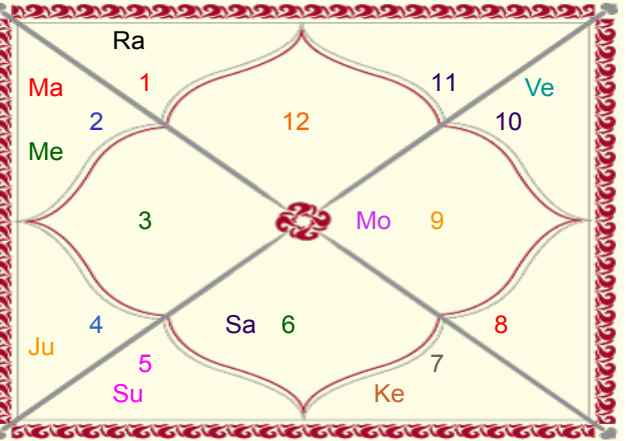

Janma Kundli plus

ShodashVarga Charts

Divisional Charts are extensions of Lagna Chart. Every chart has some specific purpose as described along with the chart below. These charts are to be studied along with the basic lagna chart to know in detail about the subject it represents. However, care has to be exercised in looking into these charts, because there are no aspects of planets here. Planet's behaviour is normally limited to the extent of sign or house it occupies in these divisional charts.

Janma Kundli plus

ShodashVarga Charts

Dreshkana Chart

**For Coborns
Panchamsa Chart**

**For Knowledge and Intellect
Saptamamsa Chart**

For Children

Chaturthamsa Chart

**For Fortunes
Shastamsa Chart**

**For Enemies
Ashtamsa Chart**

For Longevity

Janma Kundli plus

ShodashVarga Charts

Janma Kundli plus

ShodashVarga Charts

Chaturvimsamsa Chart

For Education and Study