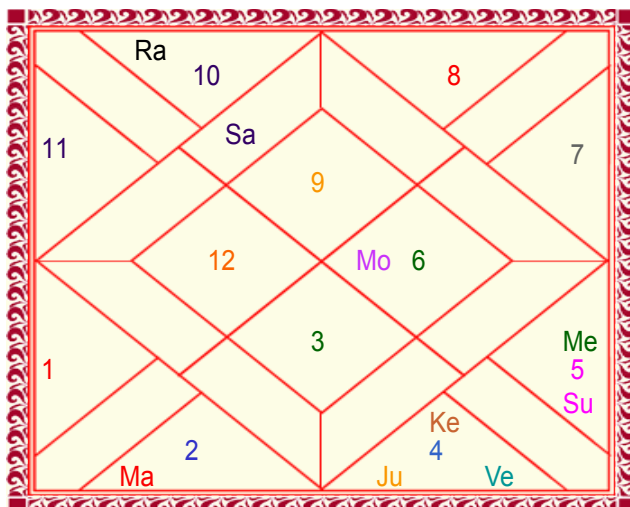

Nirayana Bhava Chalit

Bhava	Bhava Start	Bhava Middle	Cusp	Rasi	Degree
1	Scorpio 25:39:34	Sagittarius 08:07:36	1	Sagittarius	08:07:36
2	Sagittarius 25:39:34	Capricorn 13:11:33	2	Capricorn	12:29:42
3	Aquarius 00:43:32	Aquarius 18:15:31	3	Aquarius	19:27:40
4	Pisces 05:47:30	Pisces 23:19:29	4	Pisces	23:19:29
5	Aries 05:47:30	Aries 18:15:31	5	Aries	21:22:34
6	Taurus 00:43:32	Taurus 13:11:33	6	Taurus	15:16:35
7	Taurus 25:39:34	Gemini 08:07:36	7	Gemini	08:07:36
8	Gemini 25:39:34	Cancer 13:11:33	8	Cancer	12:29:42
9	Leo 00:43:32	Leo 18:15:31	9	Leo	19:27:40
10	Virgo 05:47:30	Virgo 23:19:29	10	Virgo	23:19:29
11	Libra 05:47:30	Libra 18:15:31	11	Libra	21:22:34
12	Scorpio 00:43:32	Scorpio 13:11:33	12	Scorpio	15:16:35

Chalit Chart

Cusp Chart

Janma Kundli plus

Karaka, Avastha, Rashmi

Planet	----- Karaka -----		----- Avastha -----			Kiran Rashmi	Planet Power
	Char	Sthir	Baladi	Deeptadi	Shayanadi		
Sun	Gyati	Pitra	Kumar	Swastha	Gamana	7.08	72 %
Mon	Matra	Matra	Vridh	Mudit	Gamana	3.44	59 %
Mar	Kalatra	Bhratra	Mrit	Shakt	Aagamana	2.86	53 %
Mer	Atma	Gyati	Mrit	Mudit	Bhojana	4.57	45 %
Jup	Putra	Dhan	Vridh	Deepta	Bhojana	20.73	46 %
Ven	Bhratra	Kalatra	Yuva	Khal	Bhojana	3.07	46 %
Sat	Amatya	Ayush	Mrit	Nipidit	Sayana	1.59	68 %
Rah	---	Gyan	Yuva	Mudit	Sayana	0.00	98 %
Ket	---	Moksh	Yuva	Mudit	Bhojana	0.00	98 %
Total						43.35	

Chalit Chart

Lagna-Chalit

Janma Kundli plus

Future Point Future Point Future Point

|| Sudarshan Chakra ||

NOTE: Sudershan Chakra represents the comparative positions of the planets in the Sun, Moon and Lagna charts simultaneously from outer to inner circle respectively. To study a house consider the signs in all the three charts simultaneously.