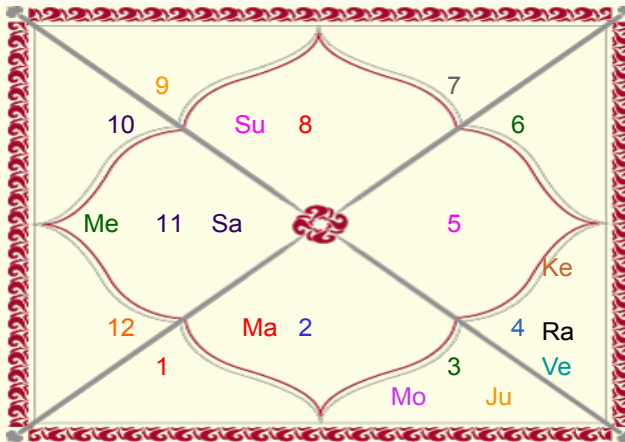

Janma Kundli plus

ShodashVarga Charts

Divisional Charts are extensions of Lagna Chart. Every chart has some specific purpose as described along with the chart below. These charts are to be studied along with the basic lagna chart to know in detail about the subject it represents. However, care has to be exercised in looking into these charts, because there are no aspects of planets here. Planet's behaviour is normally limited to the extent of sign or house it occupies in these divisional charts.

Janma Kundli plus

ShodashVarga Charts

Dreshkana Chart

**For Coborns
Panchamsa Chart**

**For Knowledge and Intellect
Saptamamsa Chart**

For Children

Chaturthamsa Chart

**For Fortunes
Shastamsa Chart**

**For Enemies
Ashtamsa Chart**

For Longevity

Janma Kundli plus

ShodashVarga Charts

Janma Kundli plus

ShodashVarga Charts

Chaturvimsamsa Chart

For Education and Study