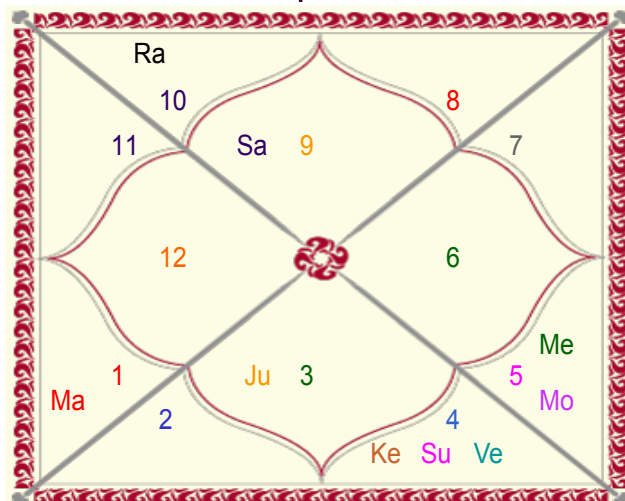

Janma Kundli plus

Chalit And Nirayana Bhava Chalit

Chalit Degree

Nirayana Bhava Chalit

Bhava	Bhava Start	Bhava Middle	Cusp	Rasi	Degree
1	Scorpio 25:39:34	Sagittarius 08:07:36	1	Sagittarius	08:07:36
2	Sagittarius 25:39:34	Capricorn 13:11:33	2	Capricorn	12:29:42
3	Aquarius 00:43:32	Aquarius 18:15:31	3	Aquarius	19:27:40
4	Pisces 05:47:30	Pisces 23:19:29	4	Pisces	23:19:29
5	Aries 05:47:30	Aries 18:15:31	5	Aries	21:22:34
6	Taurus 00:43:32	Taurus 13:11:33	6	Taurus	15:16:35
7	Taurus 25:39:34	Gemini 08:07:36	7	Gemini	08:07:36
8	Gemini 25:39:34	Cancer 13:11:33	8	Cancer	12:29:42
9	Leo 00:43:32	Leo 18:15:31	9	Leo	19:27:40
10	Virgo 05:47:30	Virgo 23:19:29	10	Virgo	23:19:29
11	Libra 05:47:30	Libra 18:15:31	11	Libra	21:22:34
12	Scorpio 00:43:32	Scorpio 13:11:33	12	Scorpio	15:16:35

Tara Chakra

Janma	Sampat	Vipat	Kshem	Pratyari	Saadhak	Vadha	Mitra	Atimitra
Hasta	Chitra	Svati	Visakha	Anuradha	Jyestha	Moola	P Sadha	U Sadha
Sravna	Dhanish	Satbisha	P Bhad	U Bhad	Revati	Asvini	Bharani	Krittika
Rohini	Mrgsra	Ardra	Punrvsu	Pushya	Aslesa	Magha	P Phal	U Phal

Cusp Chart