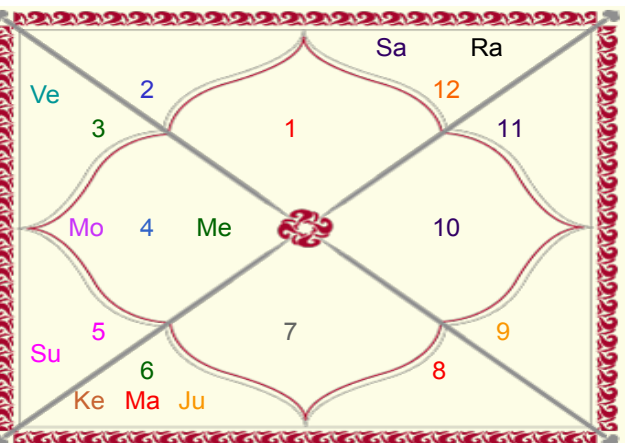

**For Enemies
Ashtamsa Chart**

For Longevity

Janma Kundli plus

ShodashVarga Charts

Janma Kundli plus

ShodashVarga Charts

Chaturvimsamsa Chart

For Education and Study

Saptavimsamsa Chart

For Strength and Stamina

Trimsamsa Chart

For Evil Effects

Khavedamsa Chart

For Well Being

Akshavedamsa Chart

For All Positions

Shastiamsa Chart

For All Positions

Janma Kundli plus

ShodashVarga Table

	Asc	Sun	Mon	Mar	Mer	Jup	Ven	Sat	Rah	Ket
Rasi	Sag	Leo	Vir	Tau	Leo	Can	Can	Sag	Cap	Can
Hora	Leo	Leo	Can	Can	Can	Can	Leo	Can	Can	Can
Dreshkana	Sag	Leo	Cap	Tau	Ari	Can	Sco	Leo	Tau	Sco
Chaturthamsa	Pis	Leo	Sag	Tau	Tau	Can	Cap	Vir	Ari	Lib
Saptamamsa	Cap	Vir	Tau	Sco	Aqu	Aqu	Tau	Gem	Lib	Ari
Navamsa	Gem	Tau	Ari	Cap	Sag	Vir	Sag	Sco	Tau	Sco
Dasamamsa	Aqu	Lib	Leo	Cap	Tau	Tau	Leo	Leo	Cap	Can
Dwadasamsa	Pis	Lib	Cap	Tau	Can	Vir	Aqu	Lib	Gem	Sag
Shodasamsa	Ari	Sco	Gem	Vir	Sco	Can	Cap	Cap	Sco	Sco
Vimsamsa	Cap	Ari	Pis	Cap	Can	Leo	Pis	Cap	Sag	Sag
Chaturvimsamsa	Aqu	Cap	Ari	Leo	Can	Sag	Vir	Ari	Tau	Tau
Saptavimsamsa	Sco	Vir	Tau	Leo	Gem	Can	Tau	Pis	Can	Cap
Trimsamsa	Aqu	Aqu	Vir	Tau	Lib	Vir	Pis	Lib	Pis	Pis
Khavedamsa	Aqu	Sag	Cap	Sag	Can	Can	Vir	Aqu	Pis	Pis
Akshavedamsa	Sag	Tau	Tau	Sco	Ari	Pis	Gem	Aqu	Sag	Sag
Shastiamsa	Ari	Leo	Can	Vir	Can	Vir	Gem	Pis	Pis	Vir