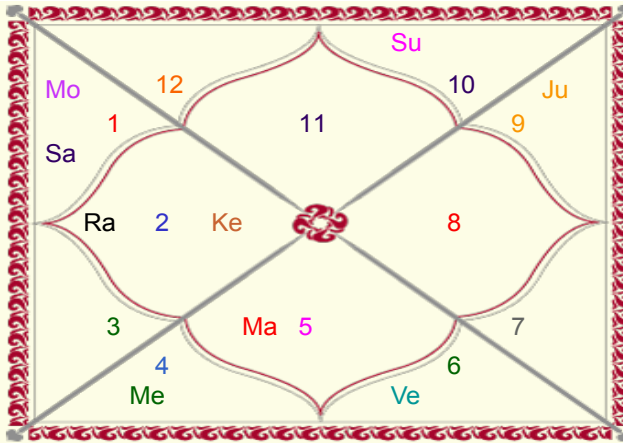

Janma Kundli plus

ShodashVarga Charts

Divisional Charts are extensions of Lagna Chart. Every chart has some specific purpose as described along with the chart below. These charts are to be studied along with the basic lagna chart to know in detail about the subject it represents. However, care has to be exercised in looking into these charts, because there are no aspects of planets here. Planet's behaviour is normally limited to the extent of sign or house it occupies in these divisional charts.

**For Enemies
Ashtamsa Chart**

For Longevity

Janma Kundli plus

ShodashVarga Charts

Janma Kundli plus

ShodashVarga Charts

Chaturvimsamsa Chart

For Education and Study

Saptavimsamsa Chart

For Strength and Stamina

Trimsamsa Chart

For Evil Effects

Khavedamsa Chart

For Well Being

Akshavedamsa Chart

For All Positions