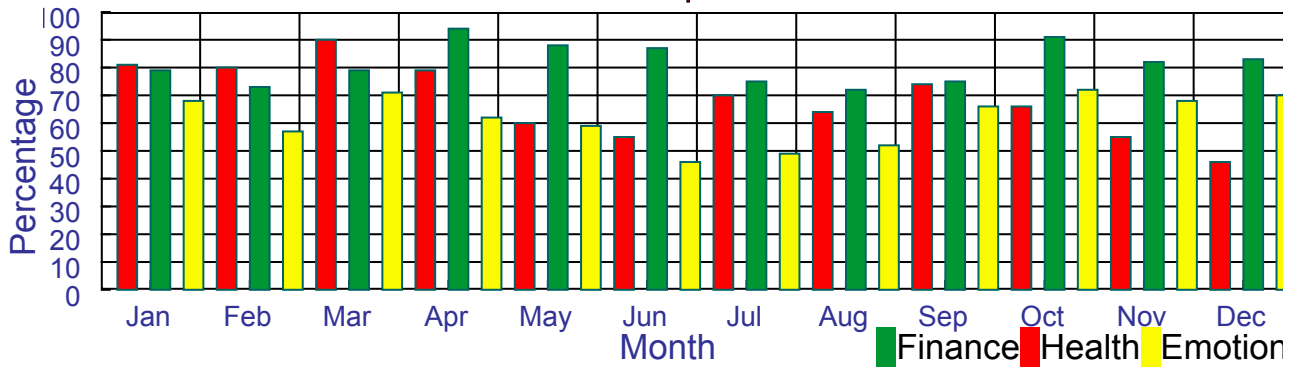

Astro Graph -- 2020