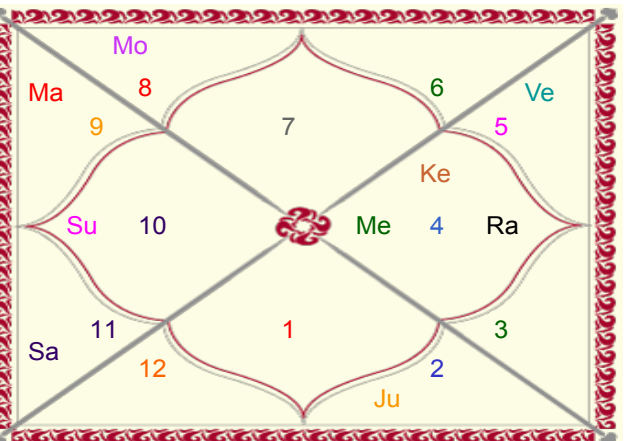

Janma Kundli plus

ShodashVarga Charts

Divisional Charts are extensions of Lagna Chart. Every chart has some specific purpose as described along with the chart below. These charts are to be studied along with the basic lagna chart to know in detail about the subject it represents. However, care has to be exercised in looking into these charts, because there are no aspects of planets here. Planet's behaviour is normally limited to the extent of sign or house it occupies in these divisional charts.

Janma Kundli plus

ShodashVarga Charts

Dreshkana Chart

**For Coborns
Panchamsa Chart**

**For Knowledge and Intellect
Saptamamsa Chart**

For Children

Chaturthamsa Chart

**For Fortunes
Shastamsa Chart**

**For Enemies
Ashtamsa Chart**

For Longevity

Janma Kundli plus

ShodashVarga Charts

Janma Kundli plus

ShodashVarga Charts

Chaturvimsamsa Chart

For Education and Study