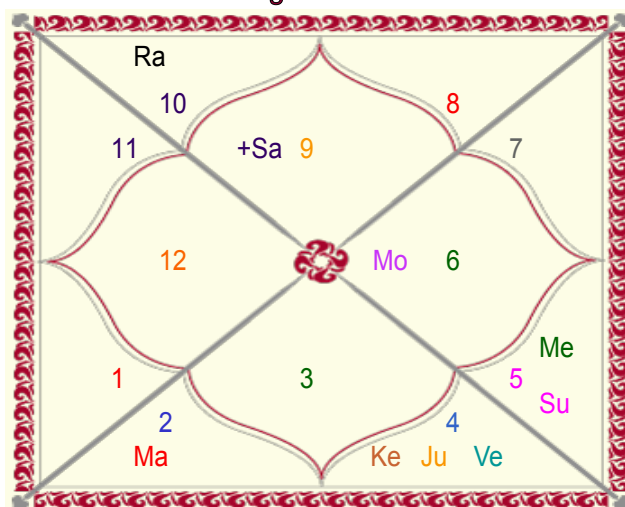

Nirayana Bhava Chalit

Bhava	Bhava Start	Bhava Middle	Cusp	Rasi	Degree
1	Scorpio 25:39:34	Sagittarius 08:07:36	1	Sagittarius	08:07:36
2	Sagittarius 25:39:34	Capricorn 13:11:33	2	Capricorn	12:29:42
3	Aquarius 00:43:32	Aquarius 18:15:31	3	Aquarius	19:27:40
4	Pisces 05:47:30	Pisces 23:19:29	4	Pisces	23:19:29
5	Aries 05:47:30	Aries 18:15:31	5	Aries	21:22:34
6	Taurus 00:43:32	Taurus 13:11:33	6	Taurus	15:16:35
7	Taurus 25:39:34	Gemini 08:07:36	7	Gemini	08:07:36
8	Gemini 25:39:34	Cancer 13:11:33	8	Cancer	12:29:42
9	Leo 00:43:32	Leo 18:15:31	9	Leo	19:27:40
10	Virgo 05:47:30	Virgo 23:19:29	10	Virgo	23:19:29
11	Libra 05:47:30	Libra 18:15:31	11	Libra	21:22:34
12	Scorpio 00:43:32	Scorpio 13:11:33	12	Scorpio	15:16:35

Chalit Chart

Cusp Chart

Janma Kundli plus

Karaka, Avastha, Rashmi

Planet	----- Karaka -----		----- Avastha -----			Kiran Rashmi	Planet Power
	Char	Sthir	Baladi	Deeptadi	Shayanadi		
Sun	Gyati	Pitra	Kumar	Swastha	Gamana	7.08	72 %
Mon	Matra	Matra	Vridh	Mudit	Gamana	3.44	59 %
Mar	Kalatra	Bhratra	Mrit	Shakt	Aagamana	2.86	53 %
Mer	Atma	Gyati	Mrit	Mudit	Bhojana	4.57	45 %
Jup	Putra	Dhan	Vridh	Deepta	Bhojana	20.73	46 %
Ven	Bhratra	Kalatra	Yuva	Khal	Bhojana	3.07	46 %
Sat	Amatya	Ayush	Mrit	Nipidit	Sayana	1.59	68 %
Rah	---	Gyan	Yuva	Mudit	Sayana	0.00	98 %
Ket	---	Moksh	Yuva	Mudit	Bhojana	0.00	98 %
Total						43.35	

Chalit Chart

Lagna-Chalit

Janma Kundli plus

Future Point Future Point Future Point

|| Sudarshan Chakra ||

NOTE: Sudershan Chakra represents the comparative positions of the planets in the Sun, Moon and Lagna charts simultaneously from outer to inner circle respectively. To study a house consider the signs in all the three charts simultaneously.