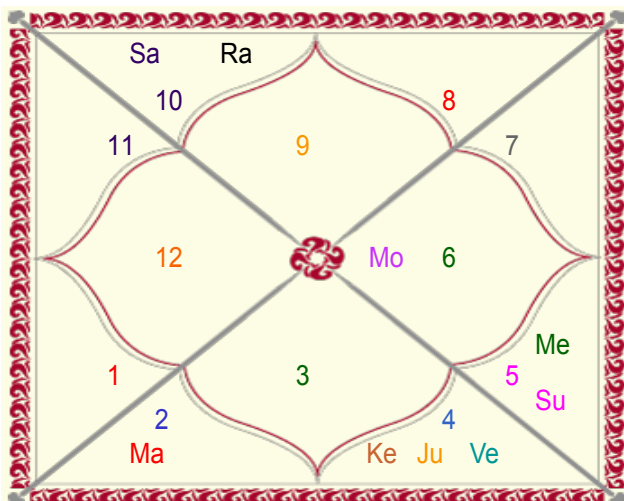

Tara Chakra

Janma	Sampat	Vipat	Kshem	Pratyari	Saadhak	Vadha	Mitra	Atimitra
Hasta	Chitra	Svati	Visakha	Anuradha	Jyestha	Moola	P Sadha	U Sadha
Sravna	Dhanish	Satbisha	P Bhad	U Bhad	Revati	Asvini	Bharani	Krittika
Rohini	Mrgsra	Ardra	Punrvsu	Pushya	Aslesa	Magha	P Phal	U Phal

Chalit Chart