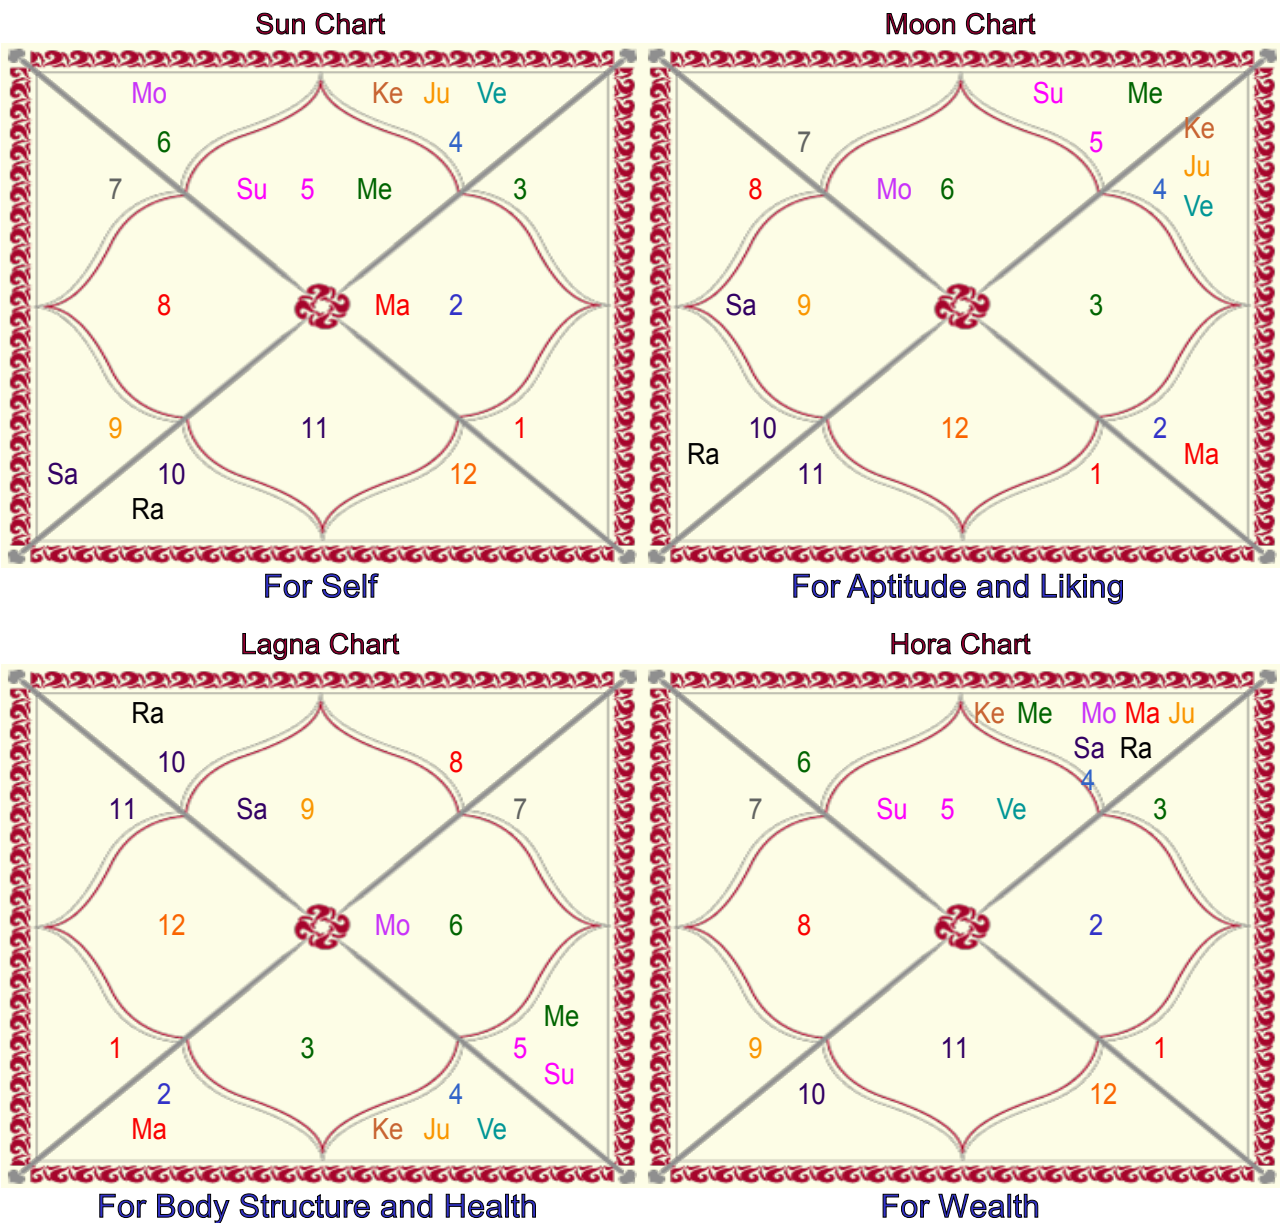

Janma Kundli plus

ShodashVarga Charts

Divisional Charts are extensions of Lagna Chart. Every chart has some specific purpose as described along with the chart below. These charts are to be studied along with the basic lagna chart to know in detail about the subject it represents. However, care has to be exercised in looking into these charts, because there are no aspects of planets here. Planet's behaviour is normally limited to the extent of sign or house it occupies in these divisional charts.