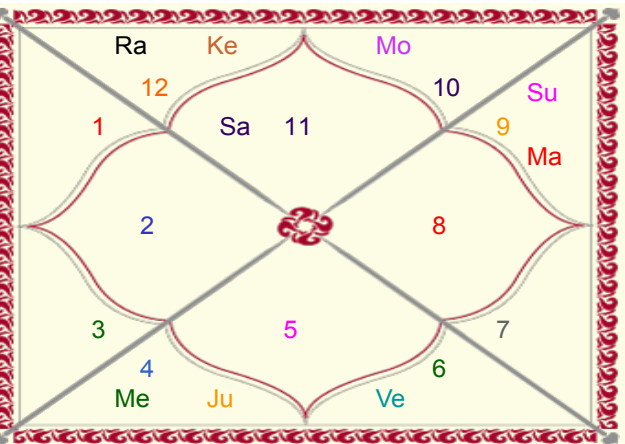

**For Enemies
Ashtamsa Chart**

For Longevity

Janma Kundli plus

ShodashVarga Charts

Janma Kundli plus

ShodashVarga Charts

Chaturvimsamsa Chart

For Education and Study

Saptavimsamsa Chart

For Strength and Stamina

Trimsamsa Chart

For Evil Effects

Khavedamsa Chart

For Well Being

Akshavedamsa Chart

For All Positions

Shastiamsa Chart

For All Positions

Janma Kundli plus

ShodashVarga Table

	Asc	Sun	Mon	Mar	Mer	Jup	Ven	Sat	Rah	Ket
Rasi	Sag	Leo	Vir	Tau	Leo	Can	Can	Sag	Cap	Can
Hora	Leo	Leo	Can	Can	Can	Can	Leo	Can	Can	Can
Dreshkana	Sag	Leo	Cap	Tau	Ari	Can	Sco	Leo	Tau	Sco
Chaturthamsa	Pis	Leo	Sag	Tau	Tau	Can	Cap	Vir	Ari	Lib
Saptamamsa	Cap	Vir	Tau	Sco	Aqu	Aqu	Tau	Gem	Lib	Ari
Navamsa	Gem	Tau	Ari	Cap	Sag	Vir	Sag	Sco	Tau	Sco
Dasamamsa	Aqu	Lib	Leo	Cap	Tau	Tau	Leo	Leo	Cap	Can
Dwadasamsa	Pis	Lib	Cap	Tau	Can	Vir	Aqu	Lib	Gem	Sag
Shodasamsa	Ari	Sco	Gem	Vir	Sco	Can	Cap	Cap	Sco	Sco
Vimsamsa	Cap	Ari	Pis	Cap	Can	Leo	Pis	Cap	Sag	Sag
Chaturvimsamsa	Aqu	Cap	Ari	Leo	Can	Sag	Vir	Ari	Tau	Tau
Saptavimsamsa	Sco	Vir	Tau	Leo	Gem	Can	Tau	Pis	Can	Cap
Trimsamsa	Aqu	Aqu	Vir	Tau	Lib	Vir	Pis	Lib	Pis	Pis
Khavedamsa	Aqu	Sag	Cap	Sag	Can	Can	Vir	Aqu	Pis	Pis
Akshavedamsa	Sag	Tau	Tau	Sco	Ari	Pis	Gem	Aqu	Sag	Sag
Shastiamsa	Ari	Leo	Can	Vir	Can	Vir	Gem	Pis	Pis	Vir