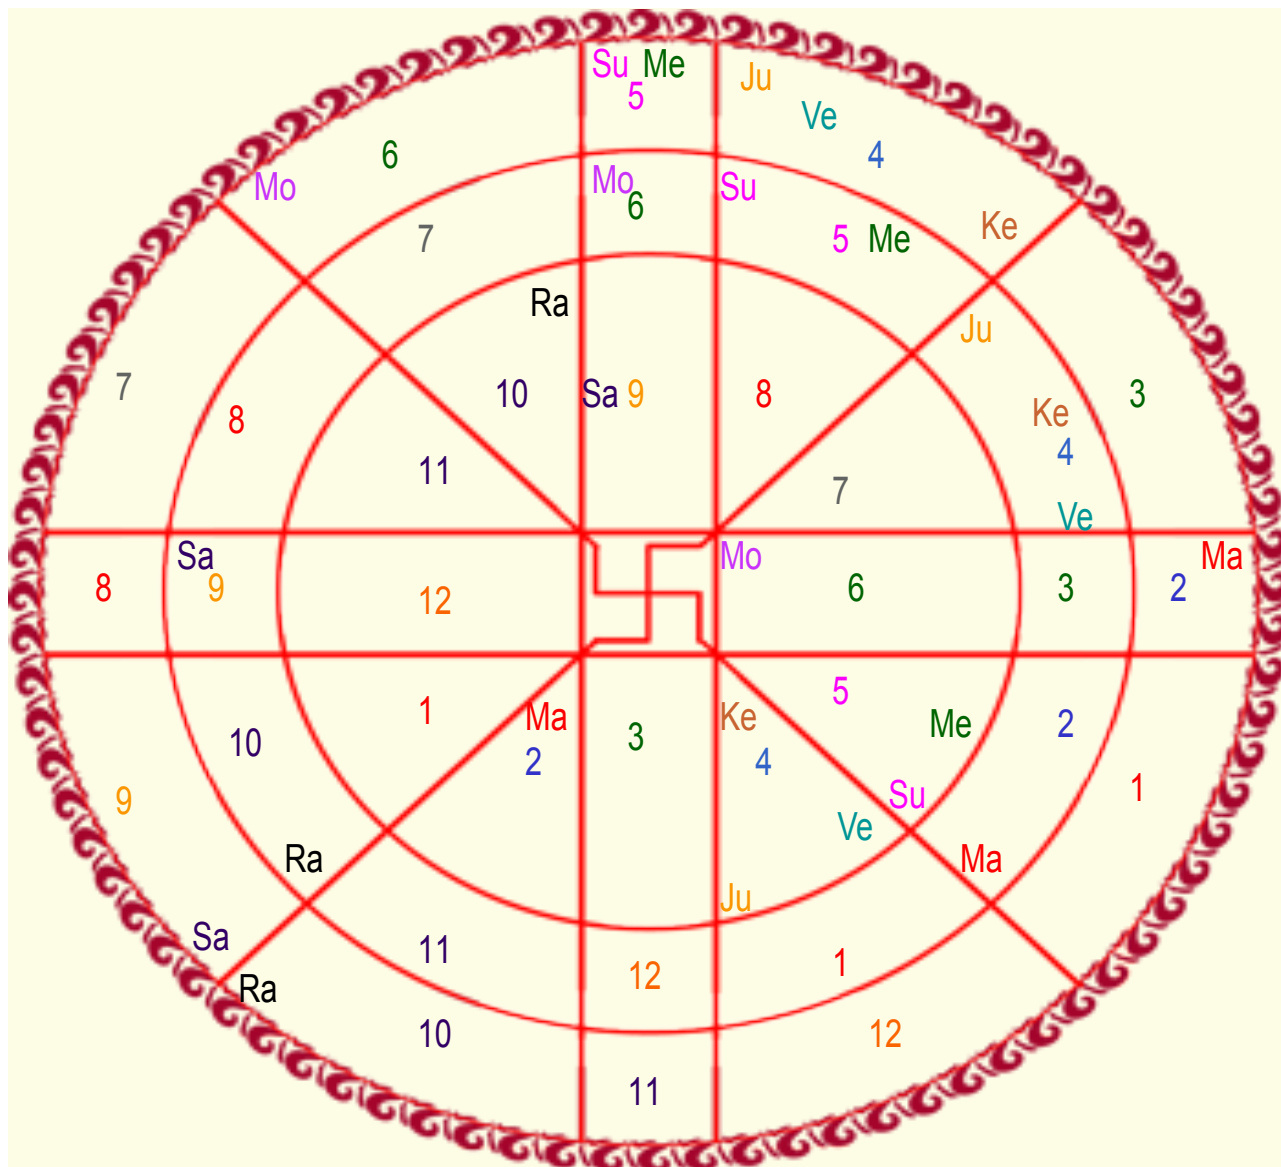

Chalit Chart

Lagna-Chalit

Janma Kundli plus

Future Point Future Point Future Point

|| Sudarshan Chakra ||

NOTE: Sudershan Chakra represents the comparative positions of the planets in the Sun, Moon and Lagna charts simultaneously from outer to inner circle respectively. To study a house consider the signs in all the three charts simultaneously.