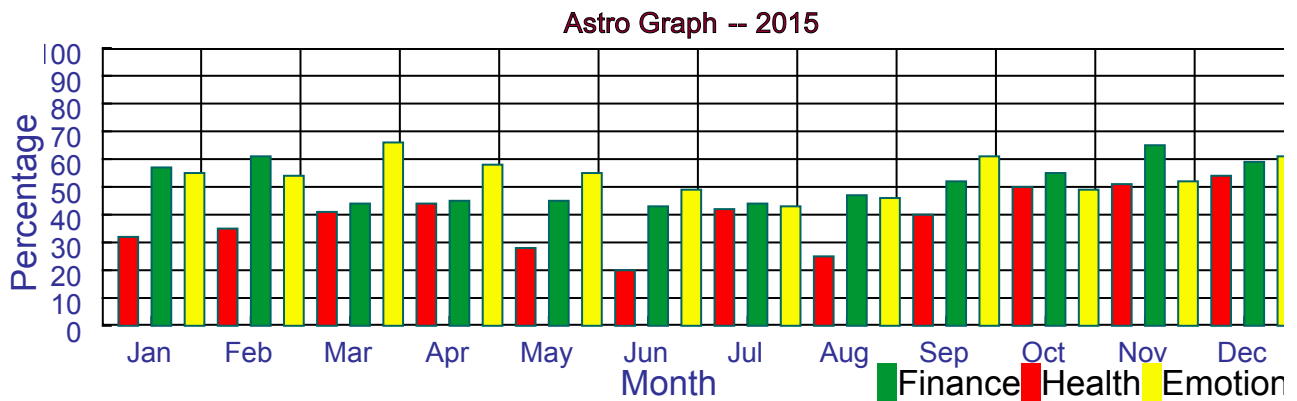

Janma Kundli plus

Important : Kindly note that worship of Kaal Sarp Yog is done only by wooden sandal. Don't use sindoor, roli(red lead) etc.

Janma Kundli plus

Janma Kundli plus

Astro Graph -- 2017

Astro Graph -- 2018