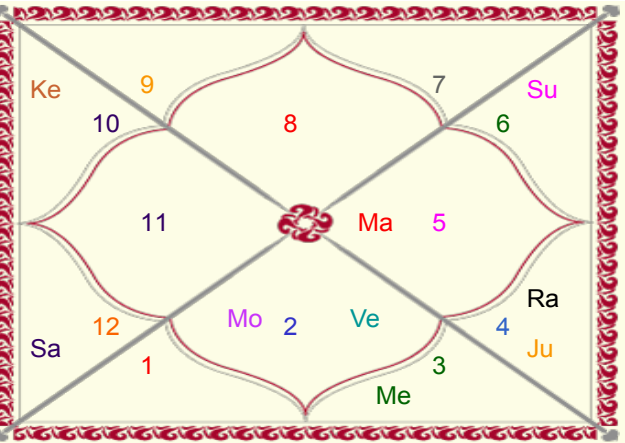

Janma Kundli plus

ShodashVarga Charts

Divisional Charts are extensions of Lagna Chart. Every chart has some specific purpose as described along with the chart below. These charts are to be studied along with the basic lagna chart to know in detail about the subject it represents. However, care has to be exercised in looking into these charts, because there are no aspects of planets here. Planet's behaviour is normally limited to the extent of sign or house it occupies in these divisional charts.

**For Enemies
Ashtamsa Chart**

For Longevity

Janma Kundli plus

ShodashVarga Charts

Janma Kundli plus

ShodashVarga Charts

Chaturvimsamsa Chart

For Education and Study

Saptavimsamsa Chart

For Strength and Stamina

Trimsamsa Chart

For Evil Effects

Khavedamsa Chart

For Well Being

Akshavedamsa Chart

For All Positions