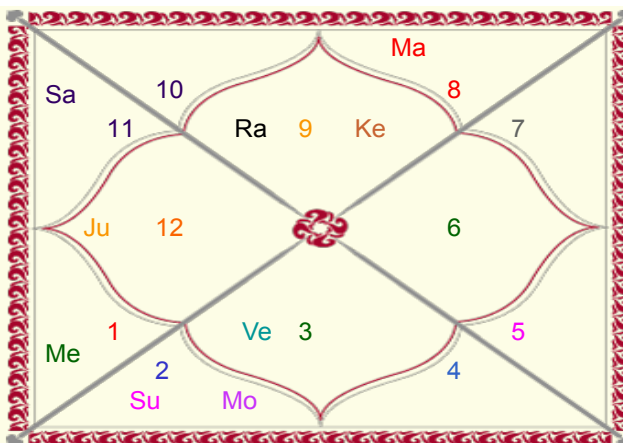

**For Enemies
Ashtamsa Chart**

For Longevity

Janma Kundli plus

ShodashVarga Charts

Janma Kundli plus

ShodashVarga Charts

Chaturvimsamsa Chart

For Education and Study

Saptavimsamsa Chart

For Strength and Stamina

Trimsamsa Chart

For Evil Effects

Khavedamsa Chart

For Well Being

Akshavedamsa Chart

For All Positions

Shastiamsa Chart

For All Positions

Janma Kundli plus

ShodashVarga Table

	Asc	Sun	Mon	Mar	Mer	Jup	Ven	Sat	Rah	Ket
Rasi	Sag	Leo	Vir	Tau	Leo	Can	Can	Sag	Cap	Can
Hora	Leo	Leo	Can	Can	Can	Can	Leo	Can	Can	Can
Dreshkana	Sag	Leo	Cap	Tau	Ari	Can	Sco	Leo	Tau	Sco
Chaturthamsa	Pis	Leo	Sag	Tau	Tau	Can	Cap	Vir	Ari	Lib
Saptamamsa	Cap	Vir	Tau	Sco	Aqu	Aqu	Tau	Gem	Lib	Ari
Navamsa	Gem	Tau	Ari	Cap	Sag	Vir	Sag	Sco	Tau	Sco
Dasamamsa	Aqu	Lib	Leo	Cap	Tau	Tau	Leo	Leo	Cap	Can
Dwadasamsa	Pis	Lib	Cap	Tau	Can	Vir	Aqu	Lib	Gem	Sag
Shodasamsa	Ari	Sco	Gem	Vir	Sco	Can	Cap	Cap	Sco	Sco
Vimsamsa	Cap	Ari	Pis	Cap	Can	Leo	Pis	Cap	Sag	Sag
Chaturvimsamsa	Aqu	Cap	Ari	Leo	Can	Sag	Vir	Ari	Tau	Tau
Saptavimsamsa	Sco	Vir	Tau	Leo	Gem	Can	Tau	Pis	Can	Cap
Trimsamsa	Aqu	Aqu	Vir	Tau	Lib	Vir	Pis	Lib	Pis	Pis
Khavedamsa	Aqu	Sag	Cap	Sag	Can	Can	Vir	Aqu	Pis	Pis
Akshavedamsa	Sag	Tau	Tau	Sco	Ari	Pis	Gem	Aqu	Sag	Sag
Shastiamsa	Ari	Leo	Can	Vir	Can	Vir	Gem	Pis	Pis	Vir