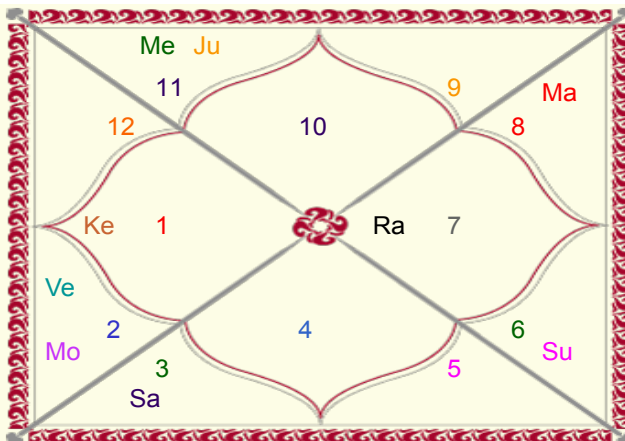

Janma Kundli plus

ShodashVarga Charts

Divisional Charts are extensions of Lagna Chart. Every chart has some specific purpose as described along with the chart below. These charts are to be studied along with the basic lagna chart to know in detail about the subject it represents. However, care has to be exercised in looking into these charts, because there are no aspects of planets here. Planet's behaviour is normally limited to the extent of sign or house it occupies in these divisional charts.

Janma Kundli plus

ShodashVarga Charts

Dreshkana Chart

**For Coborns
Panchamsa Chart**

**For Knowledge and Intellect
Saptamamsa Chart**

For Children

Chaturthamsa Chart

**For Fortunes
Shastamsa Chart**

**For Enemies
Ashtamsa Chart**

For Longevity

Janma Kundli plus

ShodashVarga Charts

Janma Kundli plus

ShodashVarga Charts

Chaturvimsamsa Chart

For Education and Study