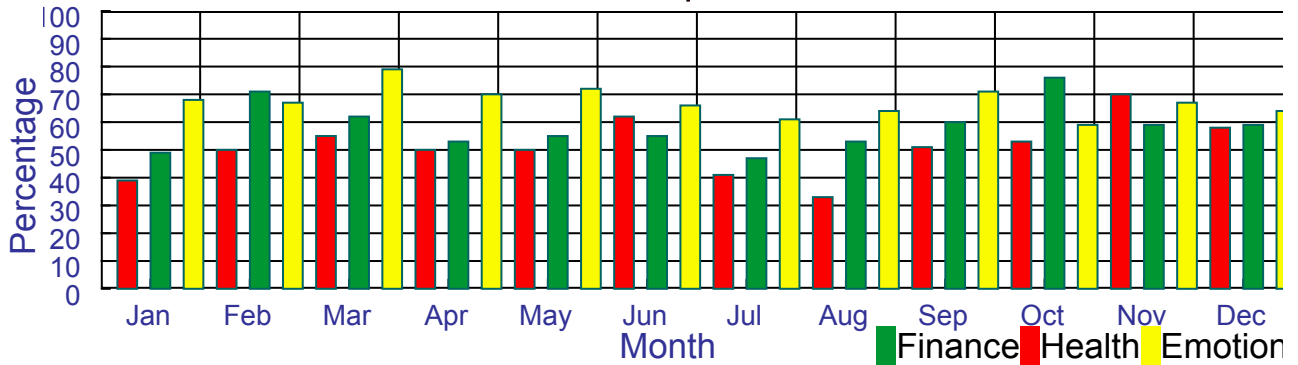

Janma Kundli plus

Important : Kindly note that worship of Kaal Sarp Yog is done only by wooden sandal. Don't use sindoor, roli(red lead) etc.

Janma Kundli plus

Janma Kundli plus

Astro Graph -- 2017

Astro Graph -- 2018