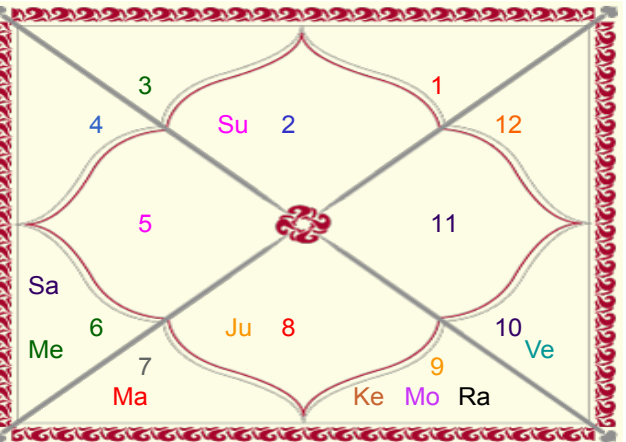

Janma Kundli plus

ShodashVarga Charts

Divisional Charts are extensions of Lagna Chart. Every chart has some specific purpose as described along with the chart below. These charts are to be studied along with the basic lagna chart to know in detail about the subject it represents. However, care has to be exercised in looking into these charts, because there are no aspects of planets here. Planet's behaviour is normally limited to the extent of sign or house it occupies in these divisional charts.

Janma Kundli plus

ShodashVarga Charts

Dreshkana Chart

**For Coborns
Panchamsa Chart**

**For Knowledge and Intellect
Saptamamsa Chart**

For Children

Chaturthamsa Chart

**For Fortunes
Shastamsa Chart**

**For Enemies
Ashtamsa Chart**

For Longevity

Janma Kundli plus

ShodashVarga Charts

Janma Kundli plus

ShodashVarga Charts

Chaturvimsamsa Chart

For Education and Study