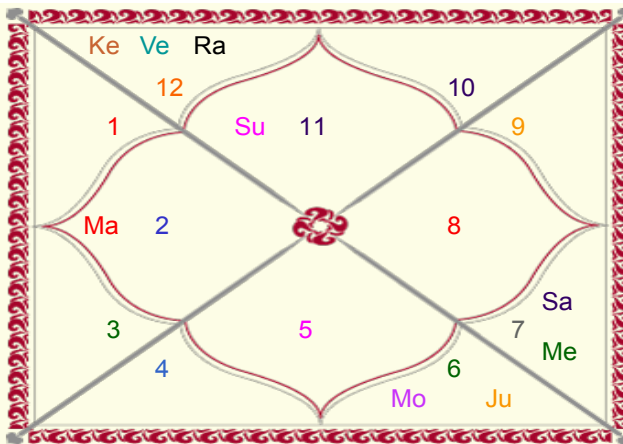

Janma Kundli plus

ShodashVarga Charts

Divisional Charts are extensions of Lagna Chart. Every chart has some specific purpose as described along with the chart below. These charts are to be studied along with the basic lagna chart to know in detail about the subject it represents. However, care has to be exercised in looking into these charts, because there are no aspects of planets here. Planet's behaviour is normally limited to the extent of sign or house it occupies in these divisional charts.

**For Enemies
Ashtamsa Chart**

For Longevity

Janma Kundli plus

ShodashVarga Charts

Janma Kundli plus

ShodashVarga Charts

Chaturvimsamsa Chart

For Education and Study

Saptavimsamsa Chart

For Strength and Stamina

Trimsamsa Chart

For Evil Effects

Khavedamsa Chart

For Well Being

Akshavedamsa Chart

For All Positions