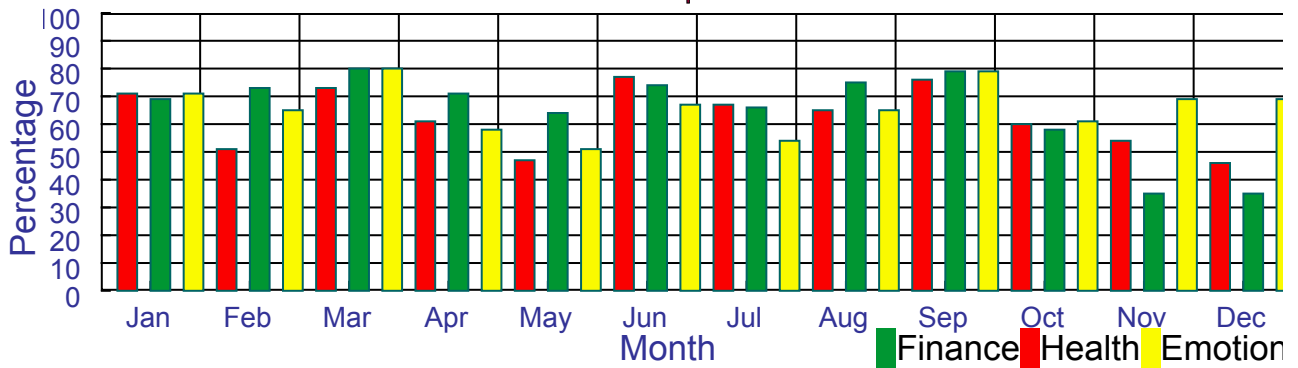

Janma Kundli plus

Important : Kindly note that worship of Kaal Sarp Yog is done only by wooden sandal. Don't use sindoor, roli(red lead) etc.

Janma Kundli plus

Janma Kundli plus

Astro Graph -- 2017

Astro Graph -- 2018